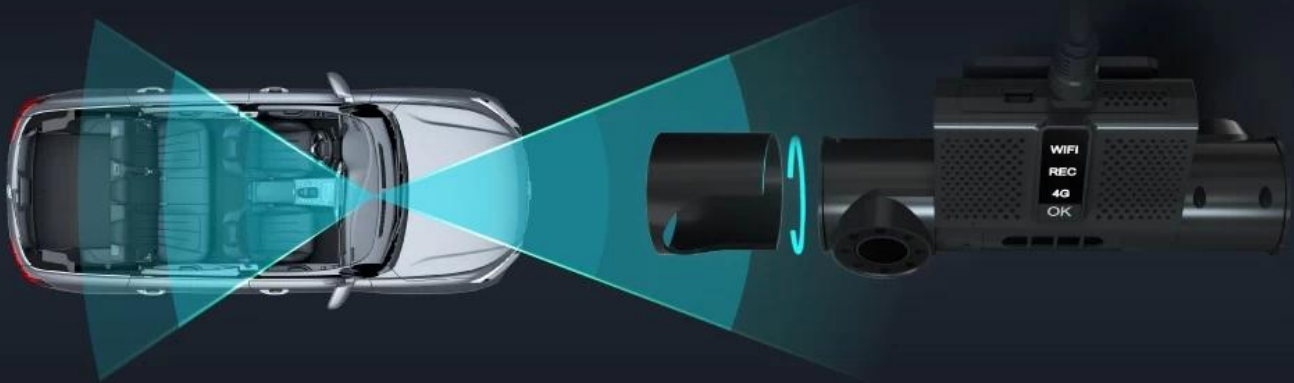

Richmor DVR per auto con doppia lente 1080P a 2 canali di vendita caldo BK6MZJ

Ride-hailing/Taxi Fleet management

Mini HD dual-len dashcam

2CH 1080P

4G

BD/GPS

IO alarm

Intercom

WiFi AP

G-Sensor

Mini and Easy Installation

Just need to paste the device to winshield with 3M glue, save time and labor cost.

HD recording Dual 1080P

Front and cabin view, wide-angle lens. Lens can be adjusted 180° vertically, then fixed by structure.

Pretty Night Vision

Cabin len with IR, support viewing at night.

Mini All-in-One Design

Mental and ABS material as case, delicate, mini and firm.
Industrial-level solution, reliable electromagnetic compatibility.

G-Sensor

When vehicle get hit, device snaps automatically.

Anti-Thief Mode

Device will wake to take photo and send to APP to inform the owner when it get shocks under this mode.

Time-lapse video

1 frame per second recording, low power consumption under this mode.