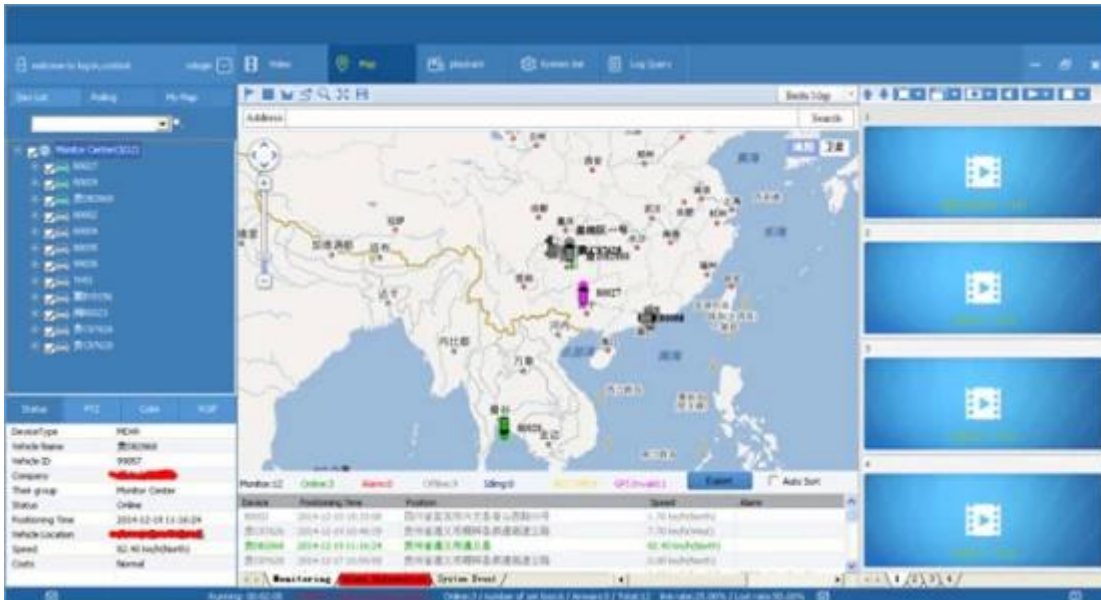

CMSV6 nel cellulare.

Avere tutto nel palmo della tua mano

Monitoraggio in tempo reale tramite cellulare--supporto iPhone, Android, sistema iPad

Playback della piattaforma di sorveglianza