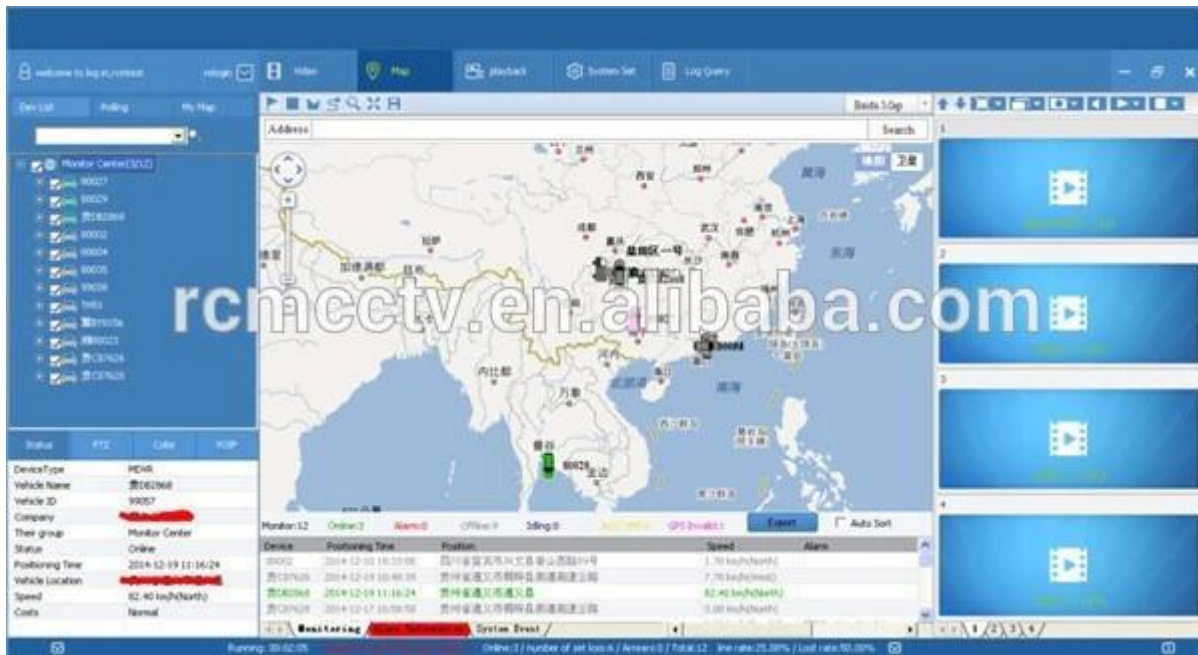

Richmor caso reale

Applicazione

Ampiamente usato in autovetture, autobus, taxi, scuolabus, camion, veicoli pericolosi, auto personali e navi ecc. Acquisto