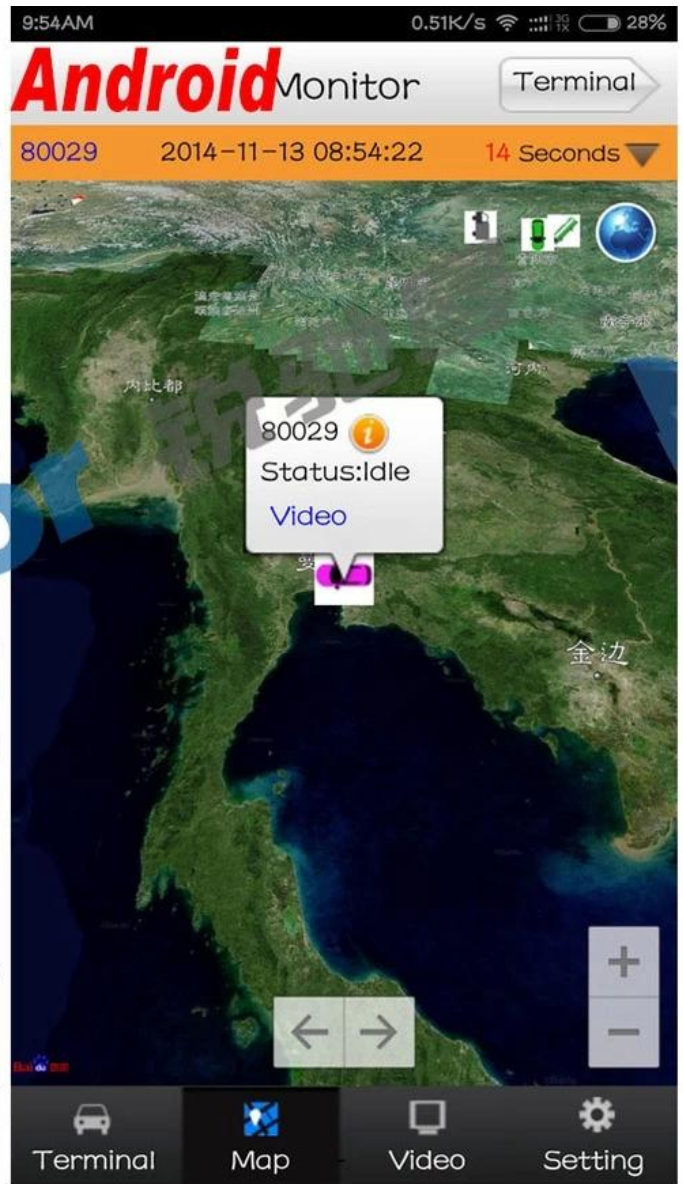

Android/iOS app monitor

Server software Interface

Mileage Summary								
Begin Time:		2016-01-08 00:00:00		To:		2016-01-08 16:27:09		
Device:	All Devices	Select Device	Query	Export To Excel	Export To Csv	Export To Pdf		
Index	Vehicle	Total Mileage (KM)	Begin Time	Start Mileage (KM)	Start Position	End Time	End Mileage (KM)	
1	粤EX3114	174.88	2016-01-08 09:03:32	22.95	22.534264, 114.006444	2016-01-08 16:25:41	157.83	
2	粤EX3130	202.07	2016-01-08 07:33:17	18.1	22.884299, 112.892602	2016-01-08 16:25:28	171.57	
3	24012	277.42	2016-01-08 07:09:55	23.41	23.369582, 116.675227	2016-01-08 14:57:24	300.83	
4	冀A76248	97.4	2016-01-08 00:00:25	299.97	41.572489, 118.786245	2016-01-08 09:42:39	41.09	
5	24023	0	2016-01-08 00:00:07	16.26	37.758759, 120.731127	2016-01-08 16:19:07	16.26	
6	鲁QW5387	416.36	2016-01-08 06:09:54	96.66	35.461432, 117.643793	2016-01-08 16:20:11	92.83	
7	鲁J81712	120.98	2016-01-08 04:48:40	26.51	35.876478, 117.681941	2016-01-08 14:25:07	144.92	
8	粤HG5250	45.81	2016-01-08 00:00:03	139.13	22.654394, 112.498593	2016-01-08 16:15:15	115.82	
9	粤HG5153	40.61	2016-01-08 00:00:27	92	22.654197, 112.497665	2016-01-08 16:11:28	73.72	
10	粤HG5368	111.72	2016-01-08 00:00:15	145.61	22.654321, 112.498645	2016-01-08 16:24:48	93.9	
11	粤HG5010	52.02	2016-01-08 00:00:10	93.24	22.854234, 112.497795	2016-01-08 16:15:55	57.92	
12	鲁AA3683	655.08	2016-01-08 00:00:29	354.36	35.950643, 117.659700	2016-01-08 16:24:44	1009.74	
13	24058	224.42	2016-01-08 07:00:58	44.57	37.949788, 118.844070	2016-01-08 16:17:34	60.4	
14	28999	2.36	2016-01-08 13:13:09	17.6	28.734420, 121.235847	2016-01-08 13:57:27	19.81	
15	01568	369.29	2016-01-08 00:00:54	51.04	33.733305, 115.866921	2016-01-08 16:03:58	420.33	

Applicazione