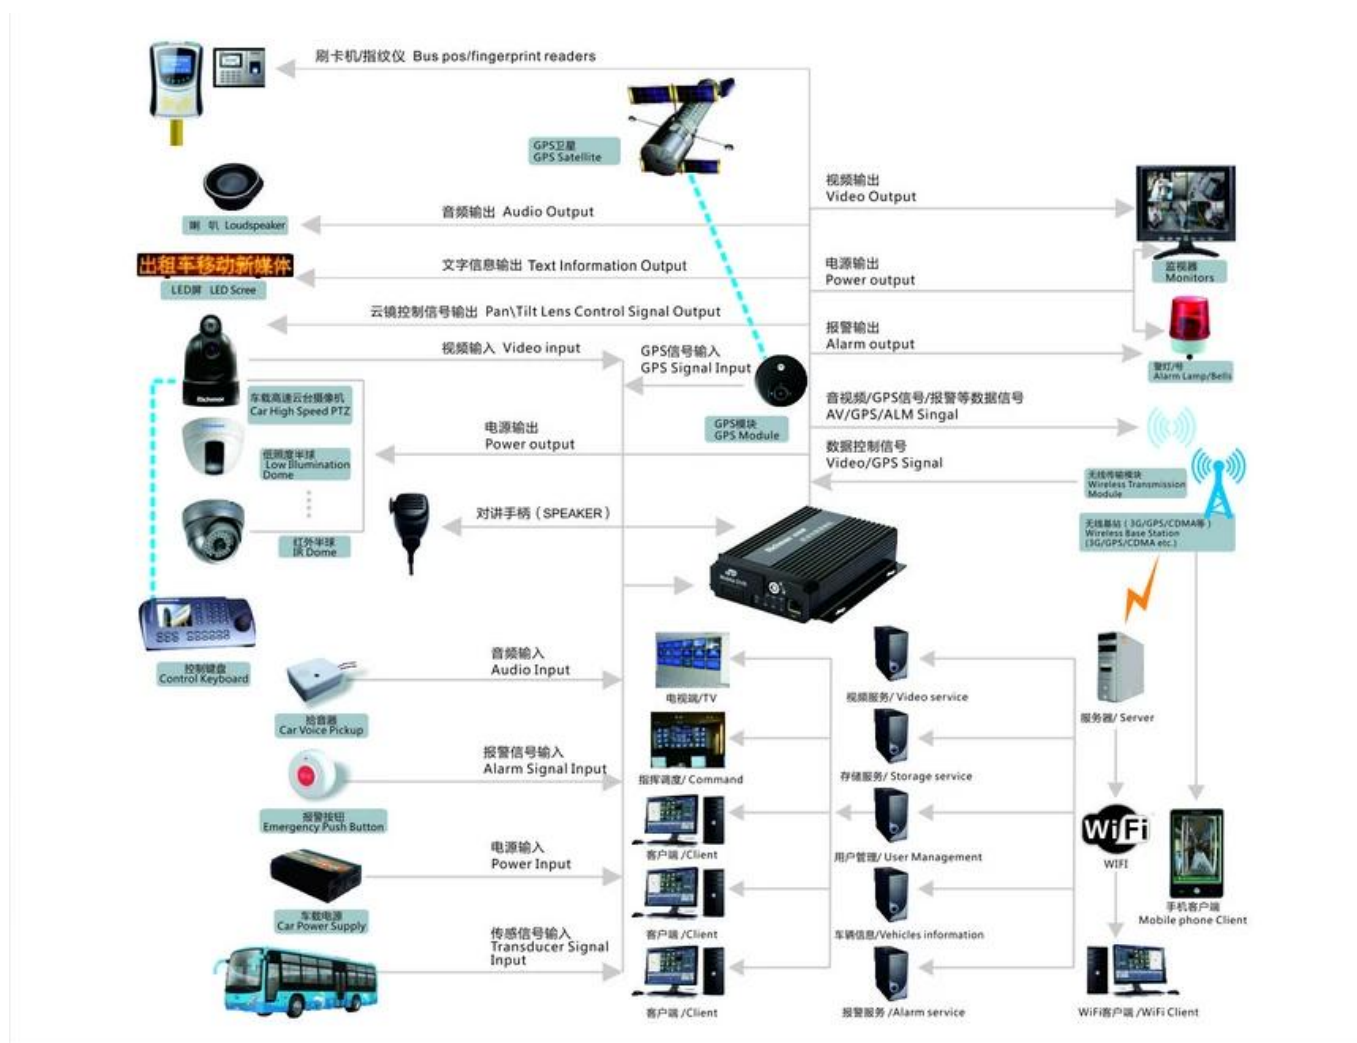

Applicazione

Altri tipi correlati di DVR mobile