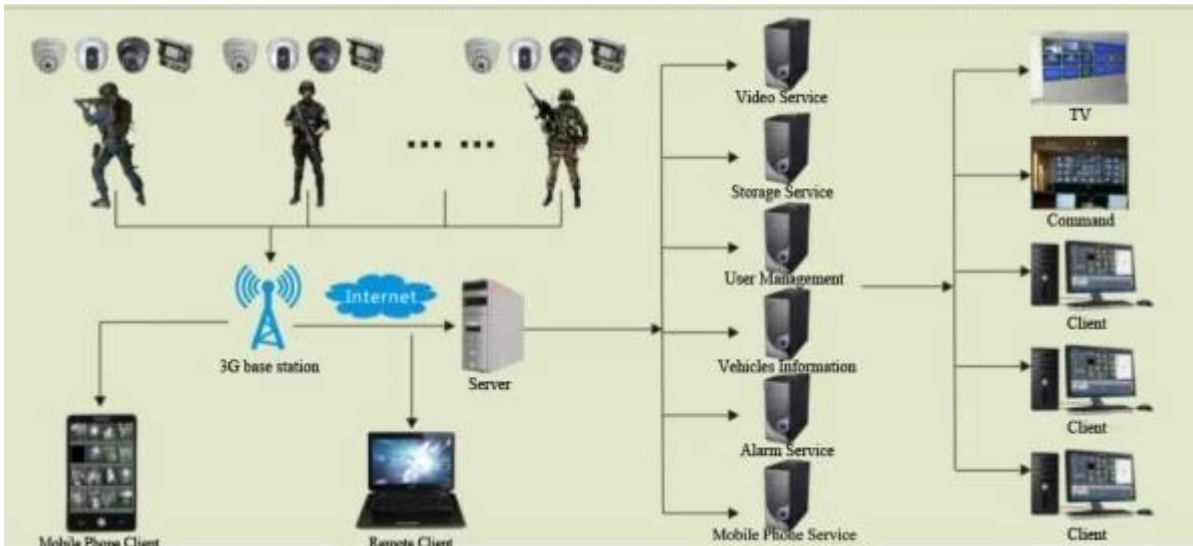

Certificazione FCC CE ROHS