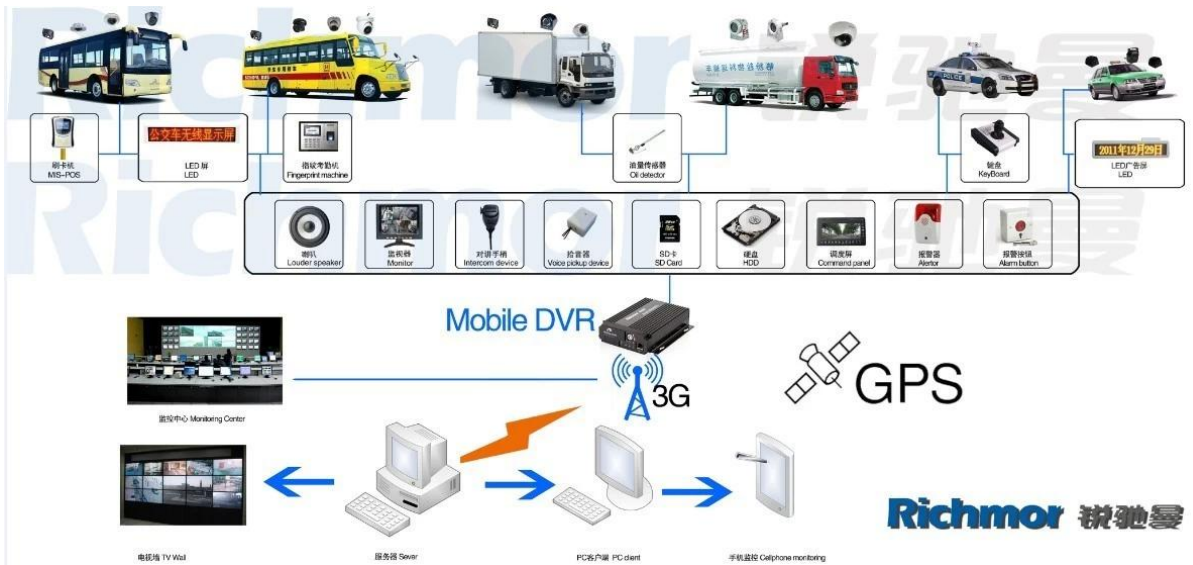

Il nostro progetto DVR mobile per veicoli