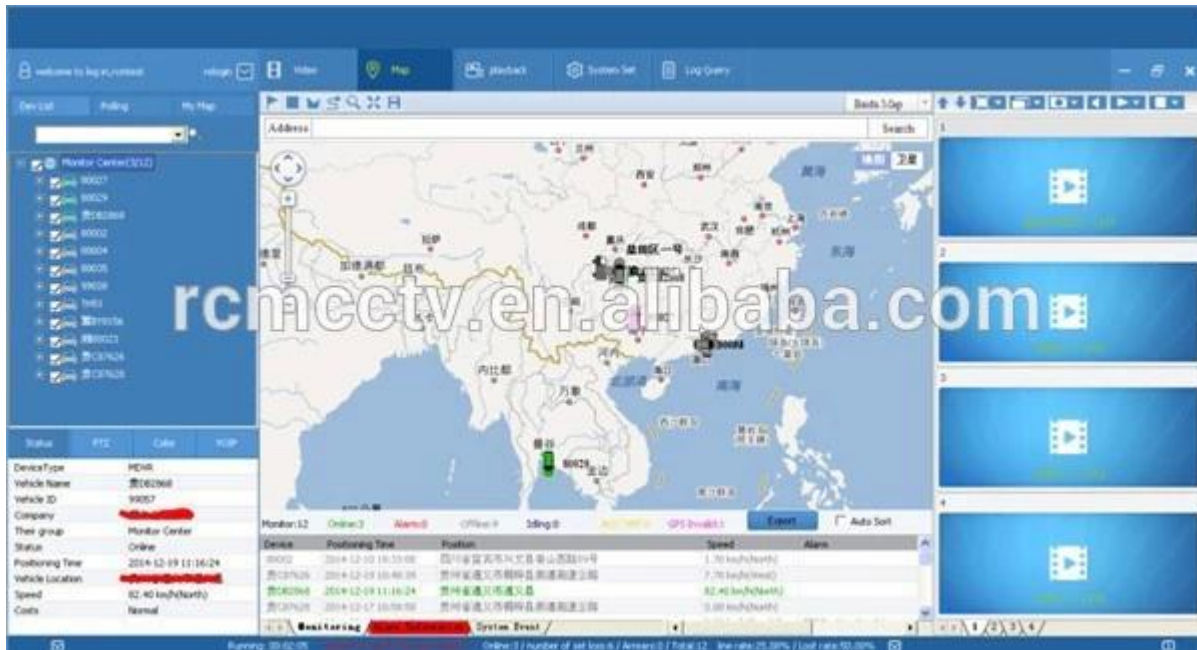

Plala tua interfaccia software

Remote Viewing Surveillance Soluzione per auto della polizia mobile 3G 4G DVR

Richmor caso reale Applicazione