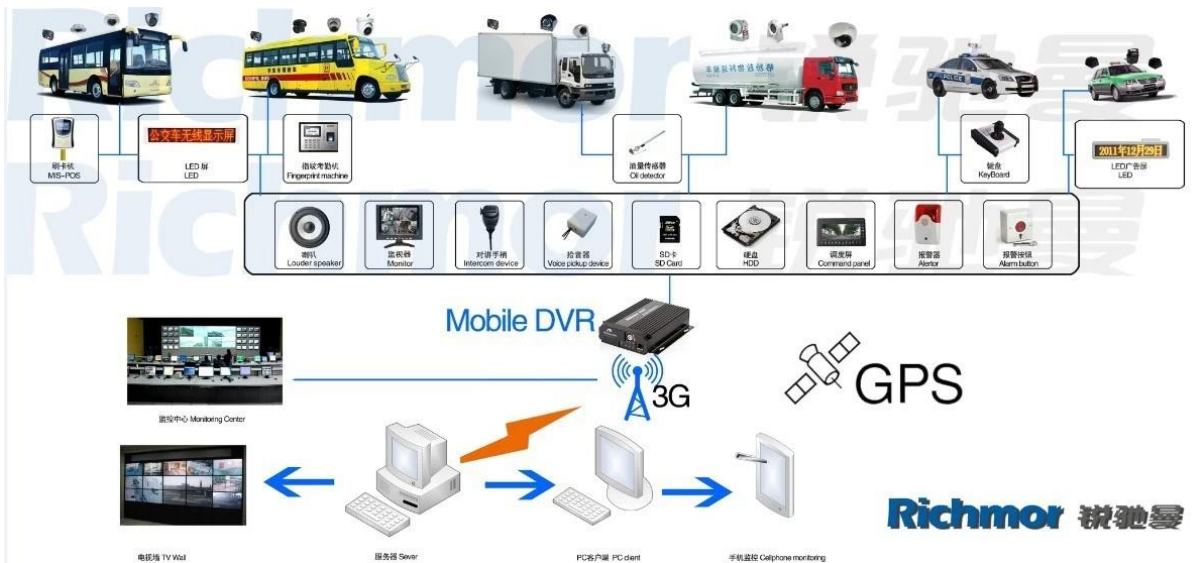

Il nostro progetto DVR mobile per veicoli