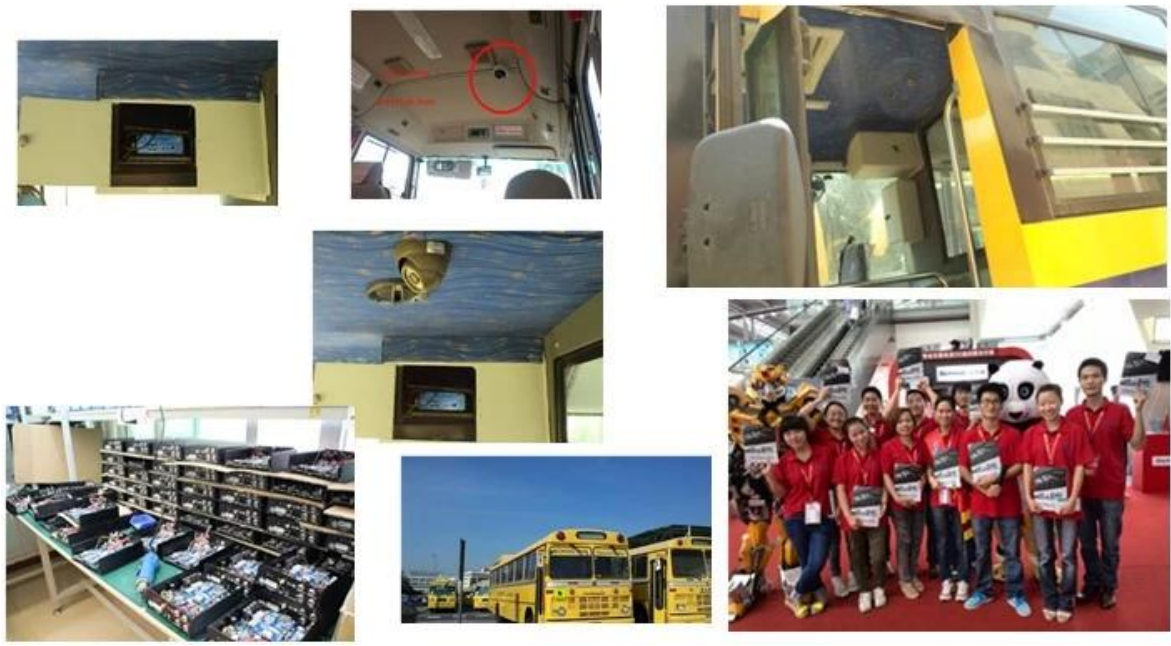

Certificazione: