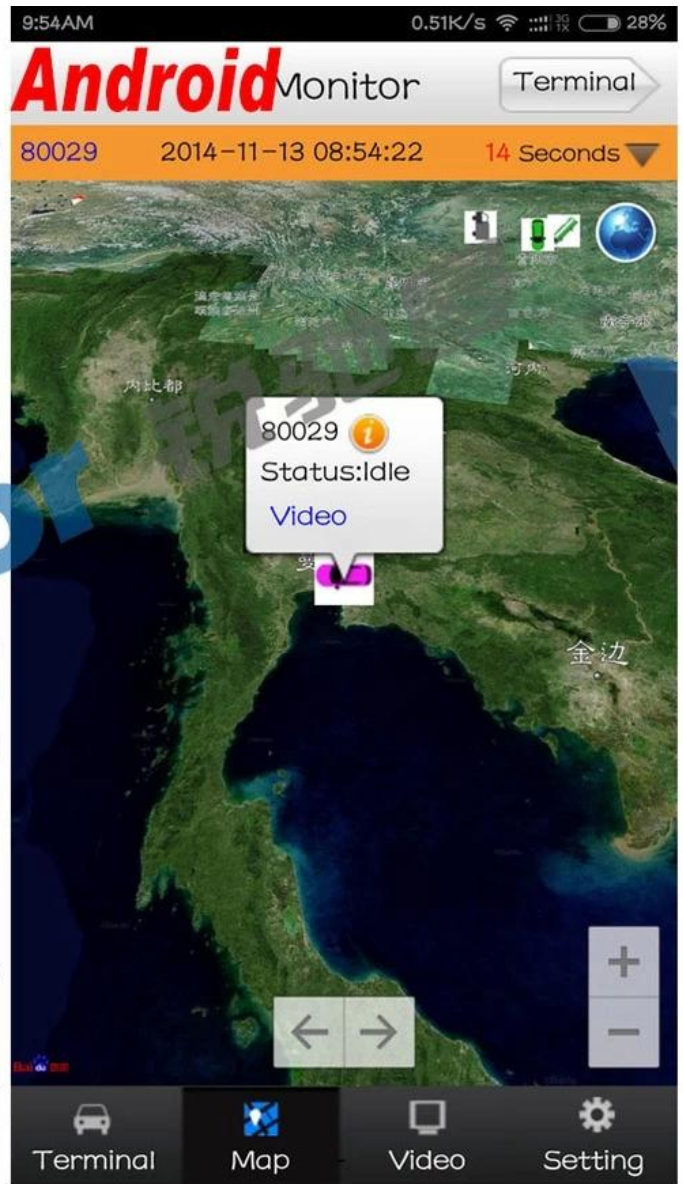

Interfaccia software server

Applicazione

Index	Vehicle	Total Mileage (KM)	Begin Time	Start Mileage (KM)	Start Position	End Time	End Mileage (KM)
1	粤EX3114	174.88	2016-01-08 09:03:32	22.95	22.534264, 114.006444	2016-01-08 16:25:41	157.83
2	粤EX3130	202.07	2016-01-08 07:33:17	18.1	22.884299, 112.892602	2016-01-08 16:25:28	171.57
3	24012	277.42	2016-01-08 07:09:55	23.41	23.369582, 116.675227	2016-01-08 14:57:24	300.83
4	冀A76248	97.4	2016-01-08 00:00:25	299.97	41.572489, 118.786245	2016-01-08 09:42:39	41.09
5	24023	0	2016-01-08 00:00:07	16.26	37.758759, 120.731127	2016-01-08 16:19:07	16.26
6	鲁QW5387	416.36	2016-01-08 06:09:54	96.66	35.461432, 117.643793	2016-01-08 16:20:11	92.83
7	鲁J81712	120.98	2016-01-08 04:48:40	26.51	35.876478, 117.681941	2016-01-08 14:25:07	144.92
8	粤HG5250	45.81	2016-01-08 00:00:03	139.13	22.654394, 112.498593	2016-01-08 16:15:15	115.82
9	粤HG5153	40.61	2016-01-08 00:00:27	92	22.654197, 112.497665	2016-01-08 16:11:28	73.72
10	粤HG5368	111.72	2016-01-08 00:00:15	145.61	22.654321, 112.498645	2016-01-08 16:24:48	93.9
11	粤HG5010	52.02	2016-01-08 00:00:10	93.24	22.854234, 112.497795	2016-01-08 16:15:55	57.92
12	鲁AA3683	655.08	2016-01-08 00:00:29	354.36	35.950643, 117.659700	2016-01-08 16:24:44	1009.74
13	24058	224.42	2016-01-08 07:00:58	44.57	37.949788, 118.844070	2016-01-08 16:17:34	60.4
14	28999	2.36	2016-01-08 13:13:09	17.6	28.734420, 121.235847	2016-01-08 13:57:27	19.81
15	01568	369.29	2016-01-08 00:00:54	51.04	33.733305, 115.866921	2016-01-08 16:03:58	420.33

Altri tipi di DVR mobili correlati