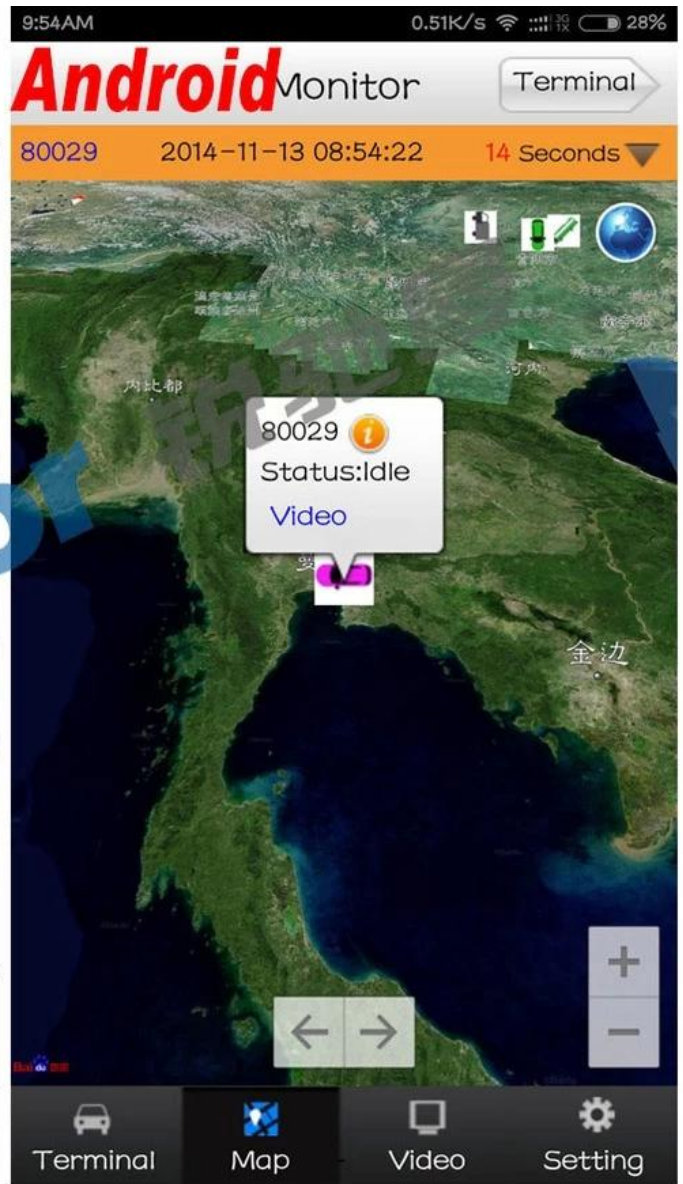

Interfaccia software server

Applicazione

Mileage Summary								
Begin Time: 2016-01-08 00:00:00		To: 2016-01-08 16:27:09						
Device: All Devices	Select Device	Query	Export To Excel	Export To Csv	Export To Pdf			
Index	Vehicle	Total Mileage (KM)	Begin Time	Start Mileage (KM)	Start Position	End Time	End Mileage (KM)	
1	粤EX3114	174.88	2016-01-08 09:03:32	22.95	22.534264, 114.006444	2016-01-08 16:25:41	157.83	
2	粤EX3130	202.07	2016-01-08 07:33:17	18.1	22.884299, 112.892602	2016-01-08 16:25:28	171.57	
3	24012	277.42	2016-01-08 07:09:55	23.41	23.369582, 116.675227	2016-01-08 14:57:24	300.83	
4	冀A76248	97.4	2016-01-08 00:00:25	299.97	41.572489, 118.786245	2016-01-08 09:42:39	41.09	
5	24023	0	2016-01-08 00:00:07	16.26	37.758759, 120.731127	2016-01-08 16:19:07	16.26	
6	鲁QW5387	416.36	2016-01-08 06:09:54	96.66	35.461432, 117.643793	2016-01-08 16:20:11	92.83	
7	鲁J81712	120.98	2016-01-08 04:48:40	26.51	35.876478, 117.681941	2016-01-08 14:25:07	144.92	
8	粤HG5250	45.81	2016-01-08 00:00:03	139.13	22.654394, 112.498593	2016-01-08 16:15:15	115.82	
9	粤HG5153	40.61	2016-01-08 00:00:27	92	22.654197, 112.497665	2016-01-08 16:11:28	73.72	
10	粤HG5368	111.72	2016-01-08 00:00:15	145.61	22.654321, 112.498645	2016-01-08 16:24:48	93.9	
11	粤HG5010	52.02	2016-01-08 00:00:10	93.24	22.854234, 112.497795	2016-01-08 16:15:55	57.92	
12	鲁AA3683	655.08	2016-01-08 00:00:29	354.36	35.950643, 117.659700	2016-01-08 16:24:44	1009.74	
13	24058	224.42	2016-01-08 07:00:58	44.57	37.949788, 118.844070	2016-01-08 16:17:34	60.4	
14	28999	2.36	2016-01-08 13:13:09	17.6	28.734420, 121.235847	2016-01-08 13:57:27	19.81	
15	01568	369.29	2016-01-08 00:00:54	51.04	33.733305, 115.866921	2016-01-08 16:03:58	420.33	

Altri tipi di DVR mobili correlati