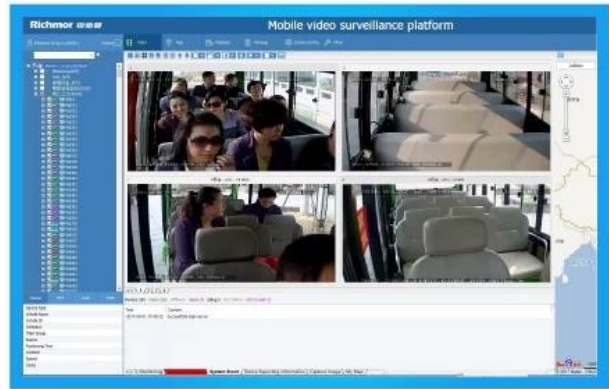

Foto di dettaglio

Videocamera DVR mini split modulare ----- BK6

FOCUS ON MDVR SYSTEM BUILDING GLOBAL BRANDS

Front Panel

Side View

Back Panel

Stick upon
window glass

Contenuto del pacco