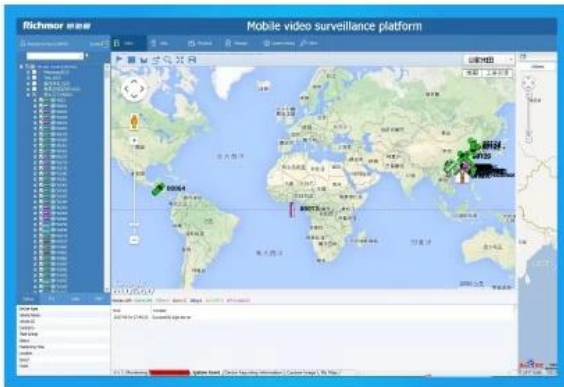

Foto di dettaglio

Videocamera DVR mini split modulare ----- BK6

FOCUS ON MDVR SYSTEM BUILDING GLOBAL BRANDS

Front Panel

Side View

Back Panel

Stick upon
window glass

Contenuto del pacco