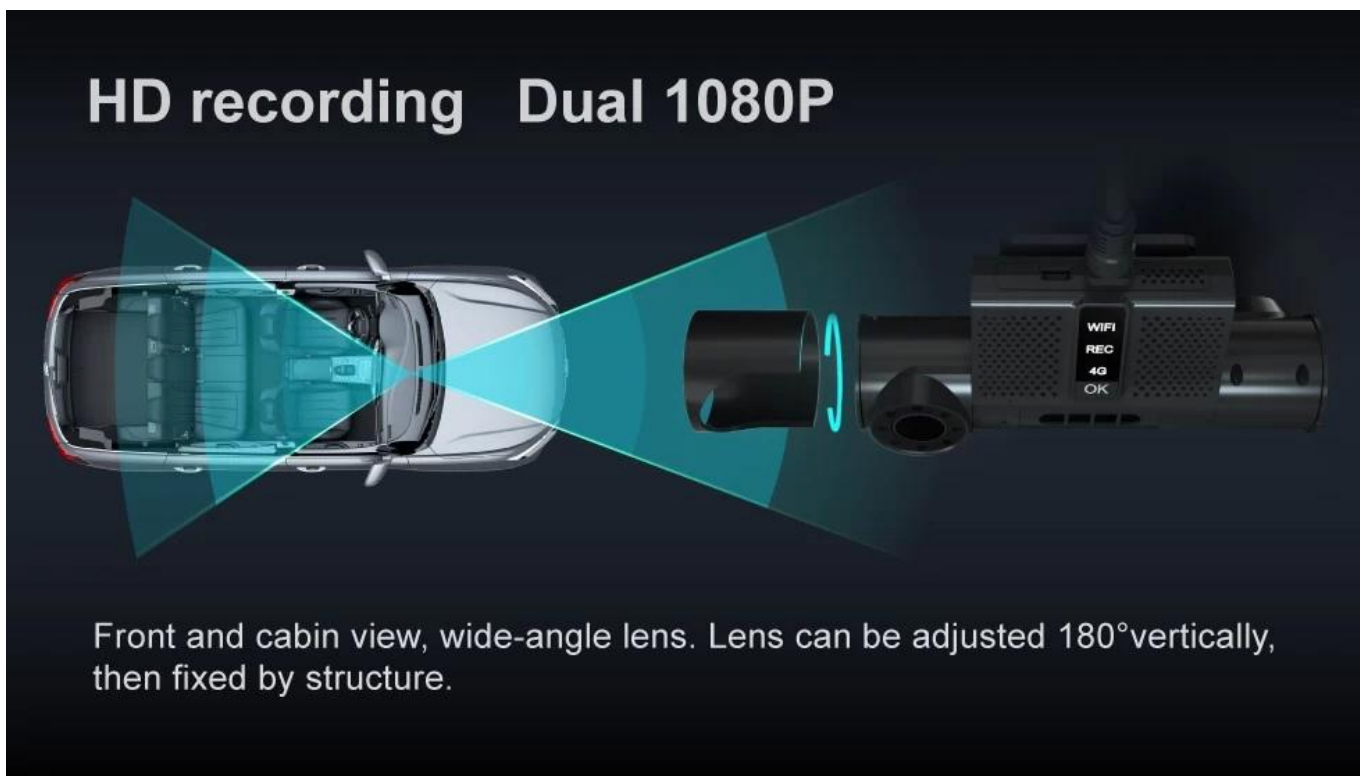

4G Double Len Dashcam

Model No.: BK6MZ

Breif Introduction

This mini dashcam is as big as a a hand, integrated with 2 cameras, microphone and speaker. It supports 4G for live video and GPS for location tracking. 1080P high resolution video image, 25 6GB as storage. Will your good tool for fleet managemnt!

Ride-hailing/Taxi Fleet management
Mini HD dual-len dashcam

Richmor 锐驰摩

WIFI
REC
4G
OK

2CH 1080P 4G BD/GPS IO alarm Intercom WiFi AP G-Sensor

The image shows a black Richmor BK6MZ dashcam with a dual-lens design. The front lens is on the left, and the rear lens is on the right. The device has a small LCD screen on the top right displaying 'WIFI', 'REC', '4G', and 'OK'. Below the screen are two speaker grilles. The brand name 'Richmor 锐驰摩' is printed on the front. The background is dark with white text. Below the dashcam is a row of icons representing its features: a camera icon for '2CH 1080P', a tower icon for '4G', a satellite icon for 'BD/GPS', a bell icon for 'IO alarm', a speech bubble icon for 'Intercom', a Wi-Fi symbol for 'WiFi AP', and a car icon with a sensor for 'G-Sensor'.