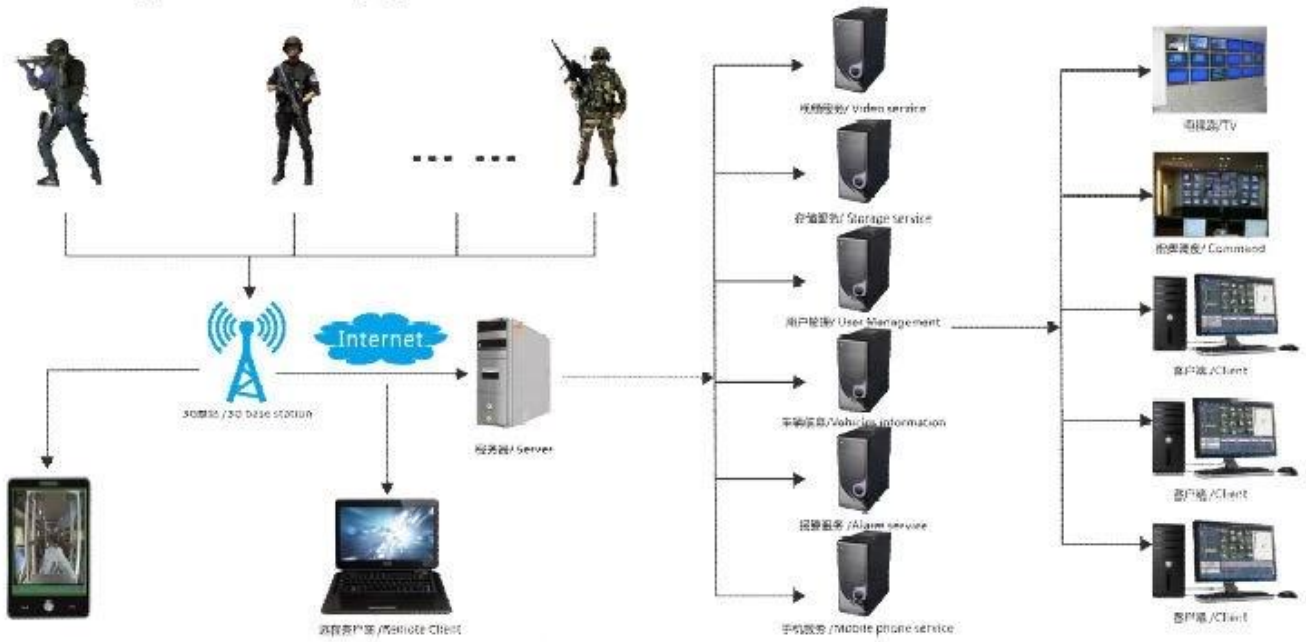

Business applications scene graph