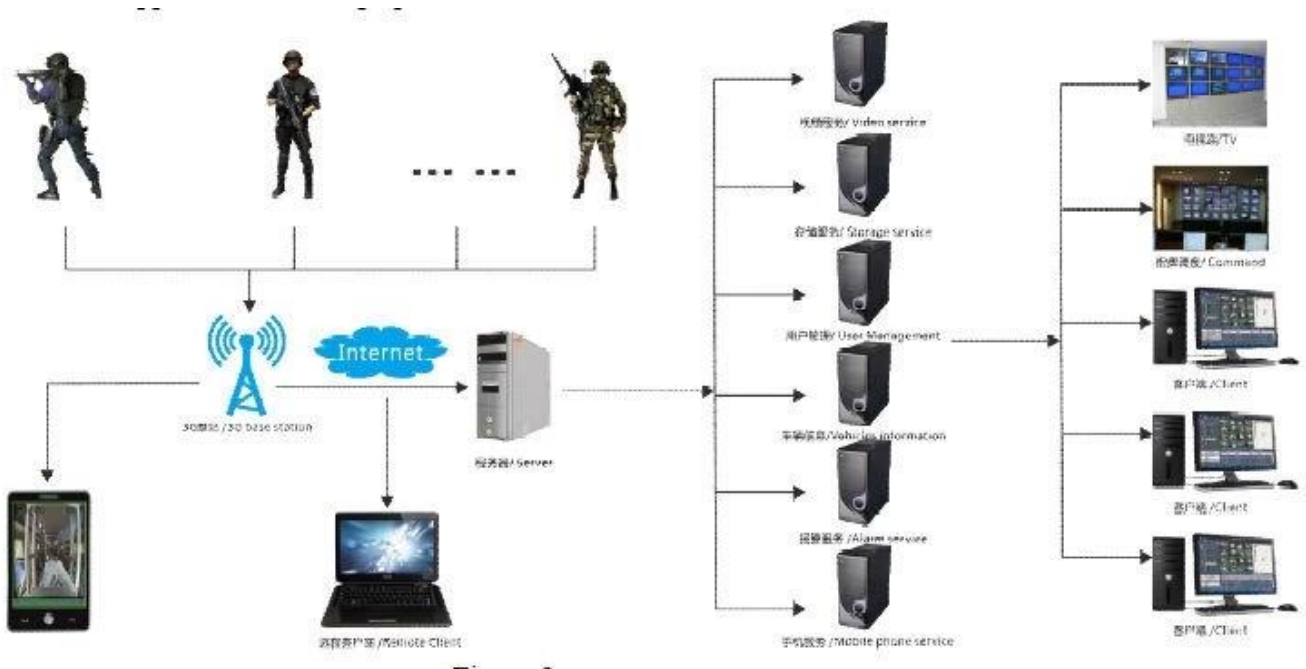

Factory Audit

Richmor

BRAND

CE FC ROHS

QR Code

The image displays a rugged handheld device from Richmor in two views: a front view on the left and a back view on the right. The front view shows a black screen at the top with three small indicator lights (red, green, blue) above it. Below the screen is a silver-colored keypad with a central 'OK' button and directional keys. A red emergency button is visible on the right side of the front panel. The back view shows a textured black grip, a power button, and a connector port at the bottom. The device is set against a white background with blue curved borders at the top and bottom. The Richmor logo is in the top right, and the 'Factory Audit' logo is in the top left. Regulatory marks (CE, FC, ROHS) and a QR code are located at the bottom.

Front and side board definition

Back cover definition

Figure 4

1. Adorn clasp
2. Battery Cover Buckle
3. Battery Cover switch

应用案例/applications

Products Features

- Industrial split type portable design, IP65 Water-proof., camera can be removed and changed according to exact environment.
- 2.4" TFT, resolution (480 * 234), Li-po inside also have ac charger, >=6H continuous working, Portable easy use.
- Adopt H.264 compression tech, Audio code G.726, save storage room and perfect effect.
- Powerful network transmission functions, including real-time pre-view, remote playback, remote download, remote broadcasting, interactive SMS, various transmission quality for optional, support audio and video syncn.
- Support 64GB micro-SD card max, with USB data backup function, professional in file repair and file security.
- Support WIFI, GPS, 3G, WIFI download, breakpoint resume;
- Different 3G module supported for option: WCDMA, CDMA2000, TD-SCDMA, A variety of dial-up authentication mode, Adapt all kind 3G Network, compatible with GPRS, EDGE, can up to 4G network, Beidou navigation system
- OTA download, support batch auto upgrading ;
- Device Size: 80(W) x 140(H) x 35(D) mm