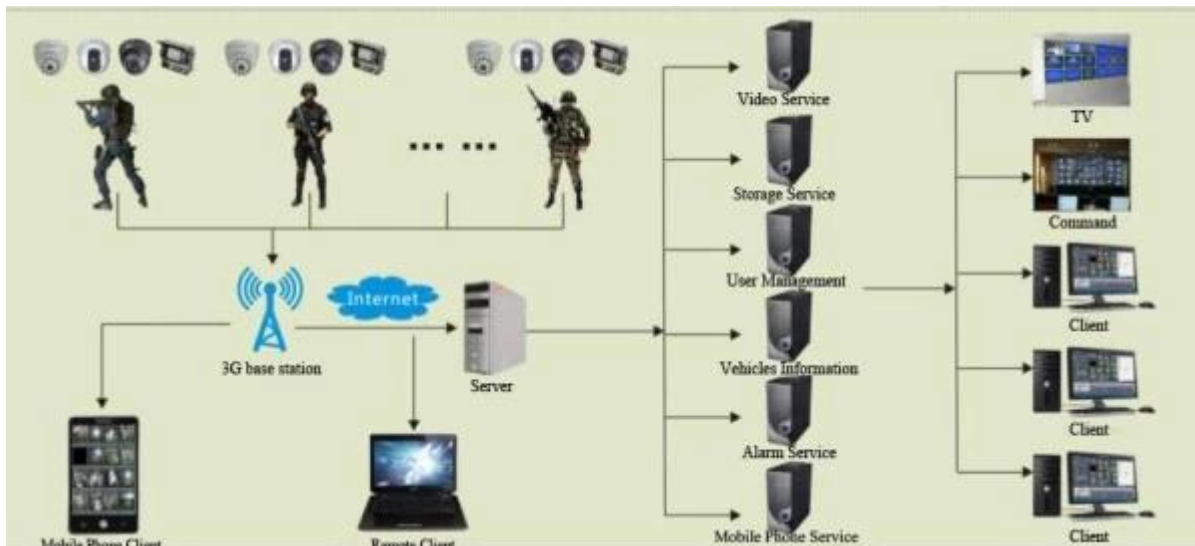

Certificazione FCC CE ROHS