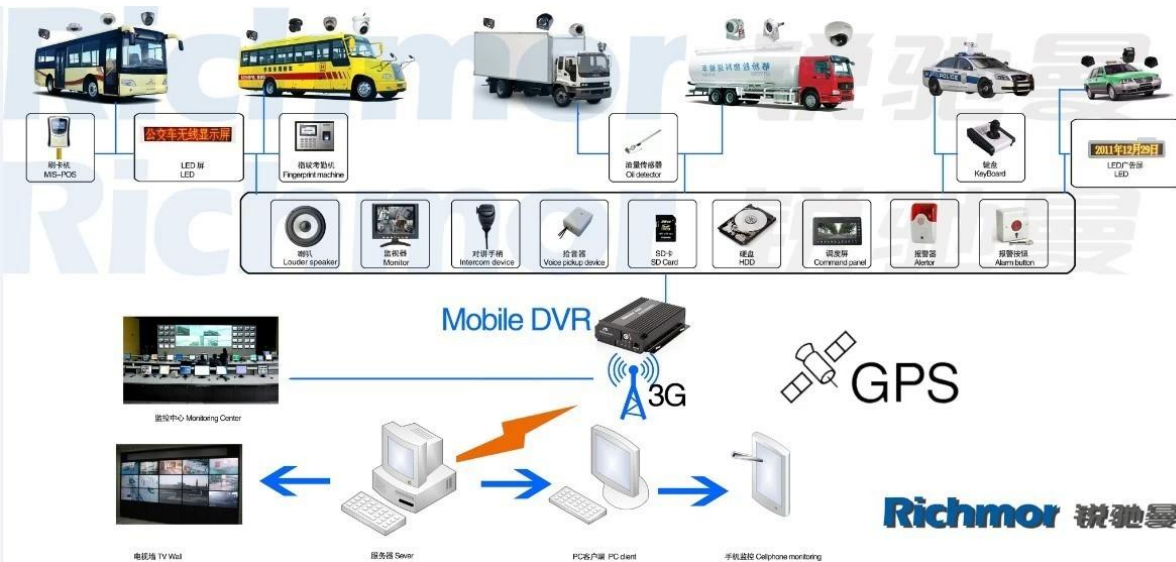

Richmor Police car Solution

功能特点 Features

3G车载终端 3G Vehicle DVR

3G车载终端采用专业的防震设计,设备内置GPS模块,可实时上传移动视频信息和地理位置信息,支持语音功能,可以进行实时语音对讲,通话;并可查询车辆历史轨迹;紧急情况可触发按键报警,指挥中心可及时弹出视频,音频并进行记录。配合车载监控云台,可360°全方位无死角监控,实现监控视频与GIS电子地图应用的整合,提升对应急事件的反应处理能力。
3G Vehicle DVR adopt professional Shockproof design,with built-in GPS Module,can realize Upload Real time video stream and Vehicle GPS Location,support Intercom for real time talk-back function;searching historical Vehicle Path; Emergency button for alarming, a special alarm window will show and auto Recording with Audio & Video at center office, Combine with PTZ Camera for 360 degree monitor,realize Integrating Video With GIS Map for promoting the urgent accident reaction ability.

Our Mobile DVR project for vehicles

Travelling Bus

Public Bus

Dangerous chemical car

Tobacco Logistics

Taxi

Truck

School Bus

Express Logistics

Road Police Car

Border Car

Traffic Inspection Car

Civil Work Vehicle

Escort Vehicle

Ambulance

Fixed place monitor

Ship Monitor

Certification:

Certification

Related Products:

SD Mobile DVR with 3G GPS

SD Mobile DVR with WIFI 3G GPS G-Sensor

Cooperation Terms:

Payment terms: T/T, Western Union, MoneyGram, Paypal