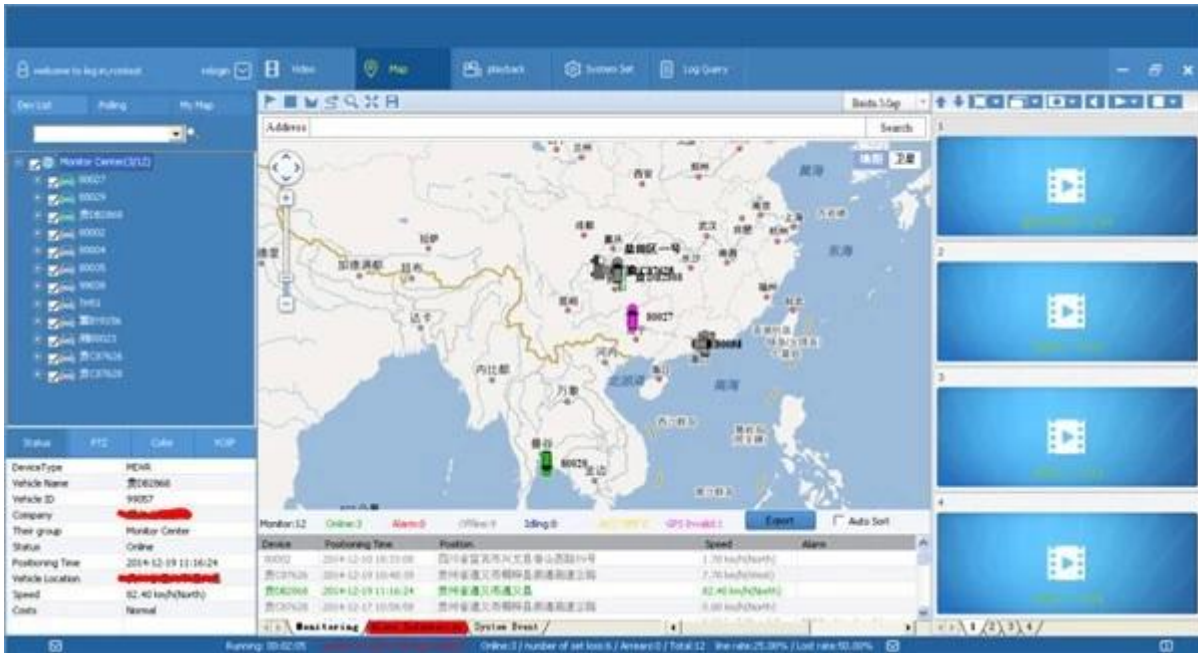

**Vehicle with device for test in AC Coach
Lahore to Sadiq Abad near motorway @ 86Km/h**

For IOS & Android OS Mobile Phone Surveillance