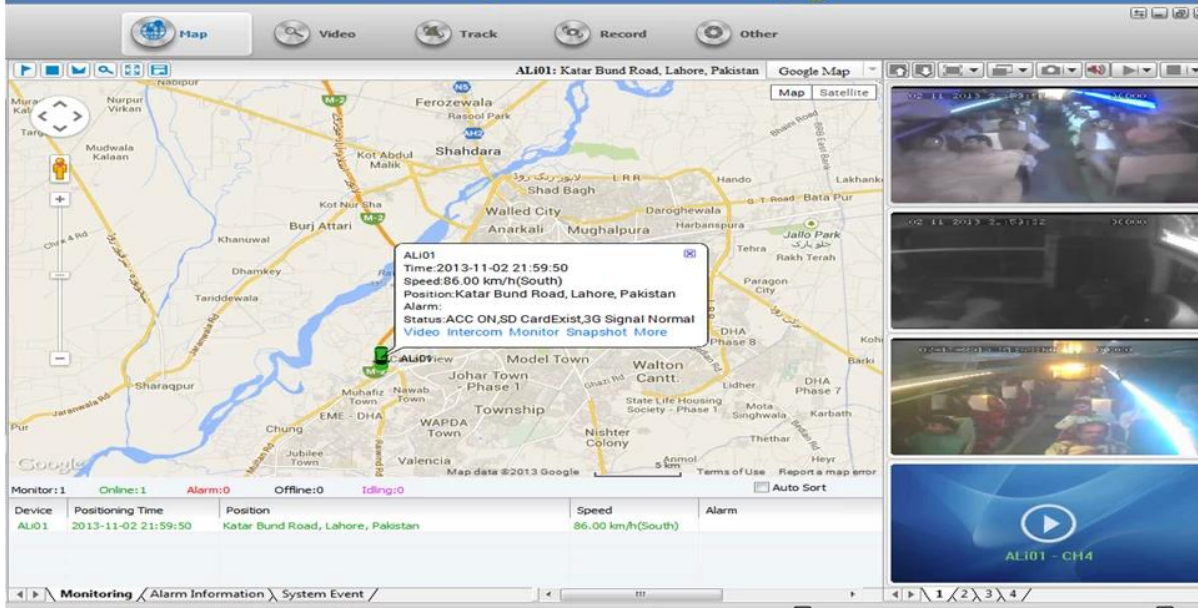

3G手持终端 3G Portable DVR

体积小,功能强大,灵活方便。警员现场取证、巡逻、应急指挥时可将现场影音录像的同时可实时上传到指挥中心,同时可以进行语音对讲通话,指挥中心可以实时检查出勤人员的位置、时间、状态等信息及现场监控画面,方便及时详细了解现场情况,下达相关指令。
Small Size but powerful function flexible using,convenient for policeman recording and uploading the video to center office while Scene Evidence Obtaining,Patrol,Emergency Command,can talk with the office man at same time;Officer can check the attendance personnel Position,Time,etc information also the Real time video for convenient commanding.

统一管理平台 Management Platform

统一的管理平台,易于管理维护,并支持手机远程监控。可统一管理前各个分散独立的执法车辆和执法人员,实现远程集中监控、调度控制、录音录像、语音对讲,短信通知等,形成多功能、交互式的综合指挥调度平台,完整无缝的覆盖整个执法现场过程的监控。
Unify Management Platform easily manage and maintain also can support Cellphone Remote View.Can manage each Law Enforcement Vehicles and policemen through the platform,realize Real time video view,Command control,Video & Audio Recording,Talk Back, Message Notification etc at same time,set a powerful and interactive command platform,monitoring of the process of law enforcement all corner.

应用广泛 Widely Application

通过3G网络实时上传音视频信息到监控指挥中心或移动指挥车,对于暴力抗法,群体性事件等相关行为及时取证,解决执行过程取证困难问题,保障了执行干警的人身安全,也可监督和纠正不规范、不合理的执法过程,可以有效迅速的应对突发性的应急事件和群体事件,提高了执法效率,高效的利用了资源。
By uploading the real time video information to center office or Command Vehicle through 3G,For illegal violent , mass incidents and related behavior timely forensics,solve the evidence issue,ensure the policeman personal security,meantime, also can supervision and correction the unreasonable process,can effective control the emergency thing and mass incidents,improve the law enforcement efficiency.

For Windows PC real-time Surveillance

**Vehicle with device for test in AC Coach
Lahore to Sadiq Abad near motorway @ 86Km/h**

For IOS & Android OS Mobile Phone Surveillance

Mileage Summary

Vehicle Management System v4.1.0001 请登录 | Manager | Exit