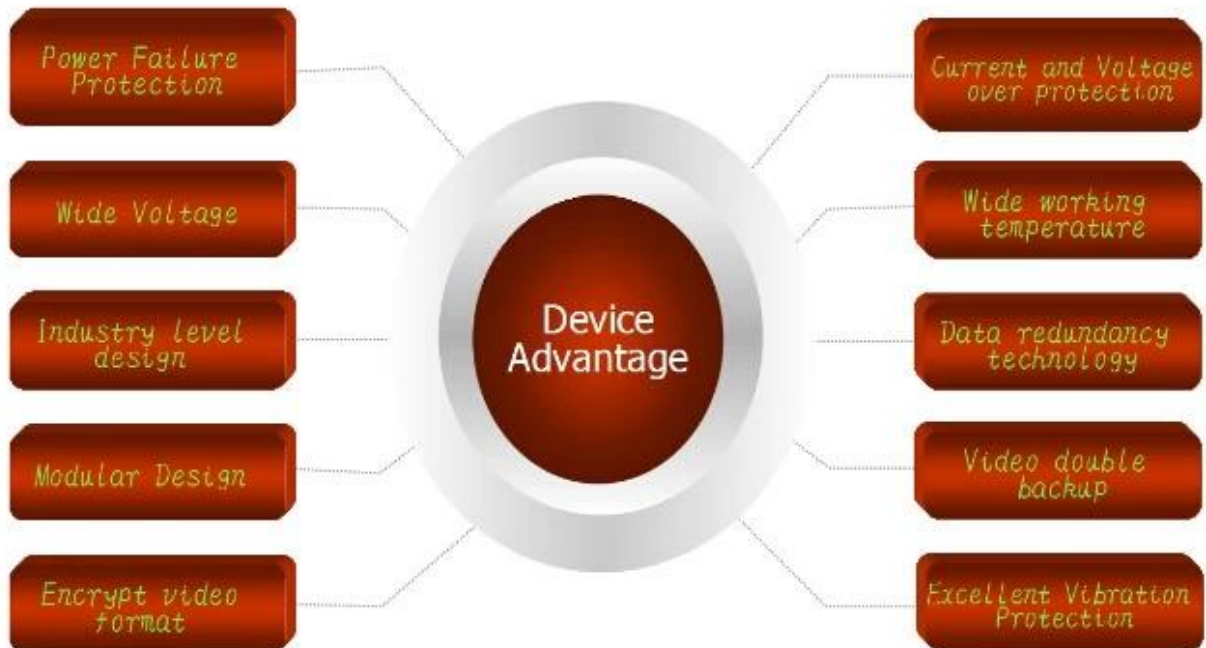

FCC

ROHS

SMS Device configure
OTA Remote Updating
8CH Full D1 Real time monitor
2TB HDD + 128GB SD Card

Richmor

OEM/ODM Customized
Factory Price
Independent R&D Tech
Low Moq

AV Input & Output Cables

Power Cable

IO Cables

Remote Control

3G Antenna

WiFi Antenna

CD (Manual & Software Inside)

7000 HDD Mobile DVR

Product Introduction

Device Series

Product Advantage

Client User Graph Interface

our mdvr support mobile Client monitoring like PC,mobile phone etc.

移动视频监控平台

欢迎登录, test

系统

实时预览

电子地图