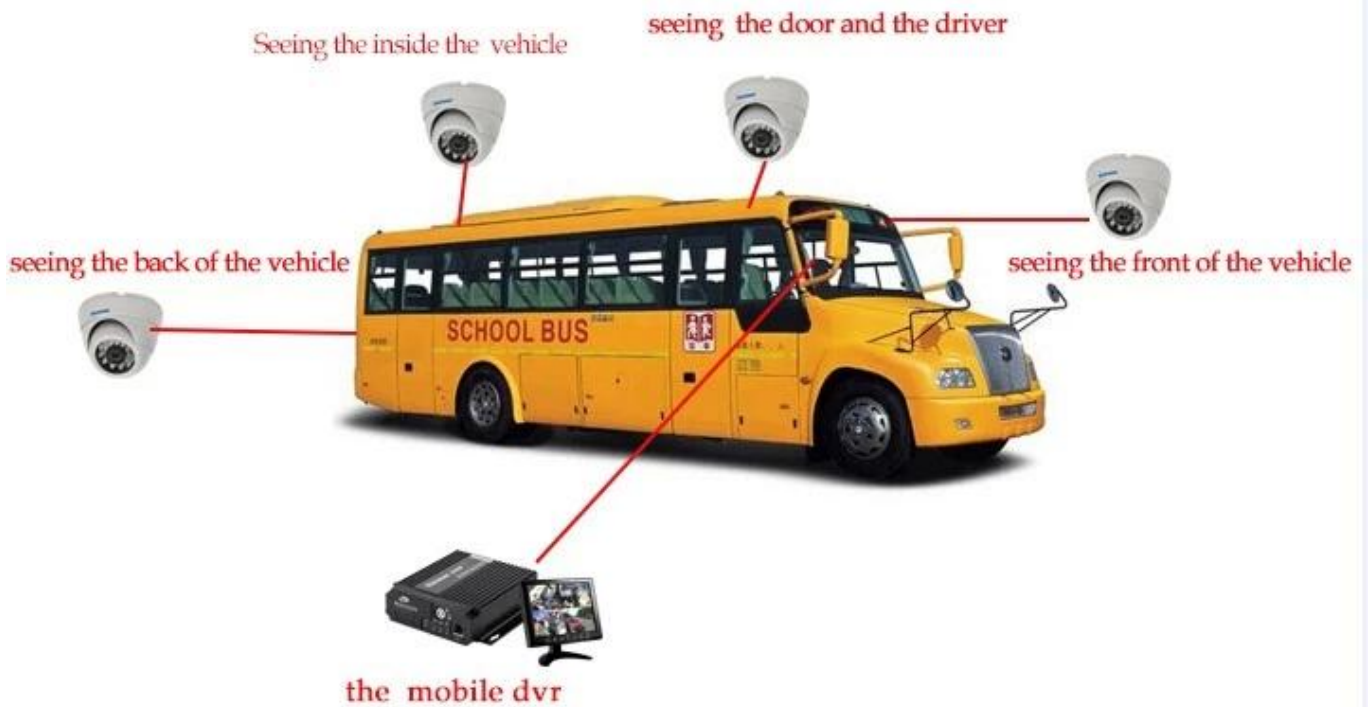

Communication interface		1CH RS232 or 1CH RS485 for optional
Position		Support Built GPS/BD Module, built in G-sensor, can replay and analyse vehicle driven route.
wireless transmission		Support Built-in 3G/4G wireless transmission function, WCDMA, CDMA2000, TDD-LTE, FDD-LTE....
Motion Detection		Support motion detection alarm. (Can set the video recording duration time after alarm on platform.)
G-Sensor		Support G-sensor
Storage	SD	Dual SD Card,each max 128GB SD Card loop recording
	Upgrade	Support SD Card remote updating
	File Format	H.264
	File System	Special FAT32 File System
Video Playback	Video Search	Search By Record Time/Record Type etc
	Playback	Max support 4CH Replay /Stop/Fast/Slow at same time Support forward and backward play at the speed of: x 2,x4,x8,x16.
Voltage & Power	Power Management	Wide Voltage.Support Timed/Delay off
	Voltage Input	DC:+8V ~ +36V
	Power Consumption	Normal Working □14W , Stand-by status < 0.5W
	Temperature	-20°C to +70°C
Working Environment	Humidity	20% to 80%
	Password	User/Admin 2 Level Different Password
Security	Size	112(W) x36(H) x138(D) mm
others	Net Weight	360g

Richmor surveillance GUI

The main menu includes: Search, System setup, Rec setup, Network setup, Alarm setup, Peripheral setup, System Tools, System Information, as below:

Online software interface

Romote Viewing Surveillance 3G 4G Mobile DVR School bus solution