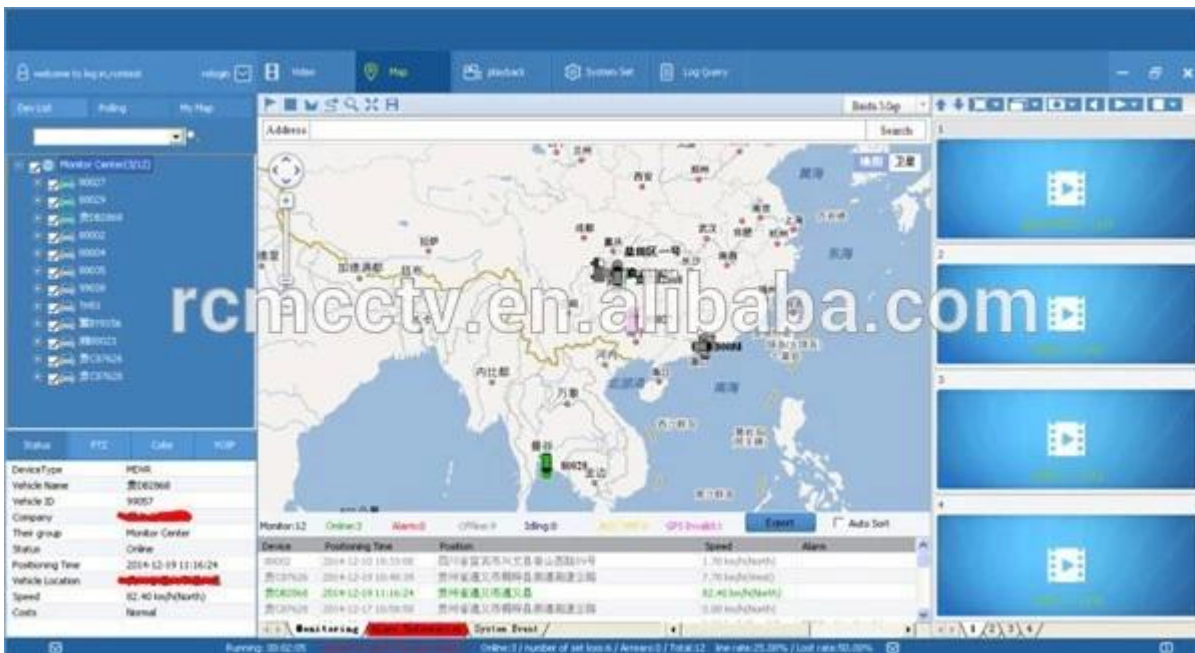

Detail pictures

4ch 720P 3G 4G Mobile DVR

Device back view

4ch 720P 3G 4G Mobile DVR

Device front view

4ch 720P 3G 4G Mobile DVR

LED Indicators

4ch 720P 3G 4G Mobile DVR

Back Panel

RCM-MDR210 Parameter Sheet

Item	Parameter	
OS	Linux	
Language	Chinese/English/Customized	
Video Compression	H.264	
OSD	Overlays information such as date time and vehicle ID	
GUI	Graphical User Interface	Setup system parameters with the remote control.
Video Record System	Video Input	4CH 720P AHD input/SD input/mixed video input, aviation connector, 1.0Vp-p, 75Ω
	Video Output	1CH CVBS+1CH VGA output, 1.0Vp-p, 75Ω,Aviation,Support 1CH Full Screen,4CH Screen
	Preview	Support 1 channel and 4 channels preview. Support Manual/Alarm Trigger full screen preview
	Resolution	720P/D1/HD1/CIF, MAX:4 channels 720P
	Video Quality	0-7 levels, 0 is the highest level.
	Video Standard	PAL: 100f/s , CCIR625 line,50field; NTSC: 120f/s, CCIR525 line,60field; CIF: 256Kbps ~ 1.5Mbps, 8 level video quality optional; HD1: 600Kbps ~ 2.5Mbps, 8 level video quality optional; D1: 800Kbps ~ 3Mbps, 8 level video quality optional; 720P: 4Mbps-6Mbps, multi level video quality optional
	Record Mode	The default setting is auto recording after power on. Timed recording, alarm trigger recording and manual recording are supported.
Audio	Audio Input	4CH ,Aviation Plug
	Audio Output	1CH,Aviation Plug
	Compression	G.726 compression, 8KB/s speed
Alarm Input	4Ch Alarm Input, kinds of alarm linkage support	
Alarm Output	1CH Alarm Output	

Richmor surveillance GUI

The main menu includes: Search, System setup, Rec setup, Network setup, Alarm setup, Peripheral setup, System Tools, System Information, as below:

Online software interface

Romote Viewing Surveillance 3G 4G Mobile DVR School bus solution