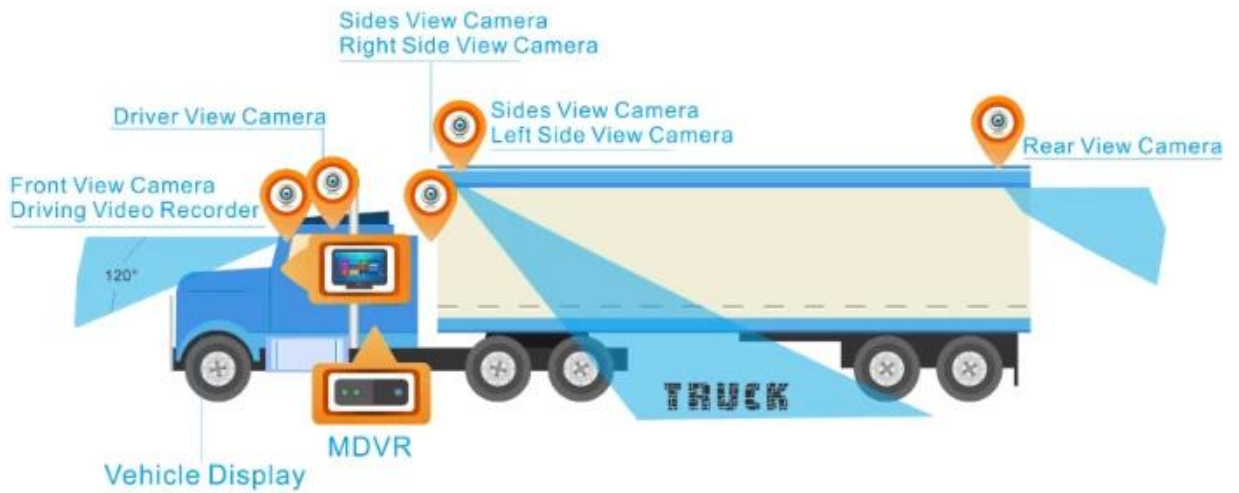

Back Panel

Details

Aviation AV&DV Input / Steady Port/ Strong Shockproof Ability/ Simple & Convenient

Video of the crisis continued

Encounter collision, battery power, built-in super capacitors, and 10 seconds to continue, restore the facts.

10SECOND

Mobile Monitoring Management Platform

RMVS is a system of centralized management and monitoring of all kinds of vehicles based on wireless network. Perform real-time monitoring, GPS/BD positioning, video storage, vehicle scheduling, alarm and alarm, etc.

Application

This economical mini SD card mobile DVR can be perfectly applied in taxi, public bus, school bus, van, coach, truck, etc.

Related Kits

Company Profile

Richmor 锐驰曼

Shenzhen Richmor Technology Development Co., Ltd. is leading R&D manufacturer of Vehicle CCTV System since 2008.
Richmor is developing quite fast with great teams: