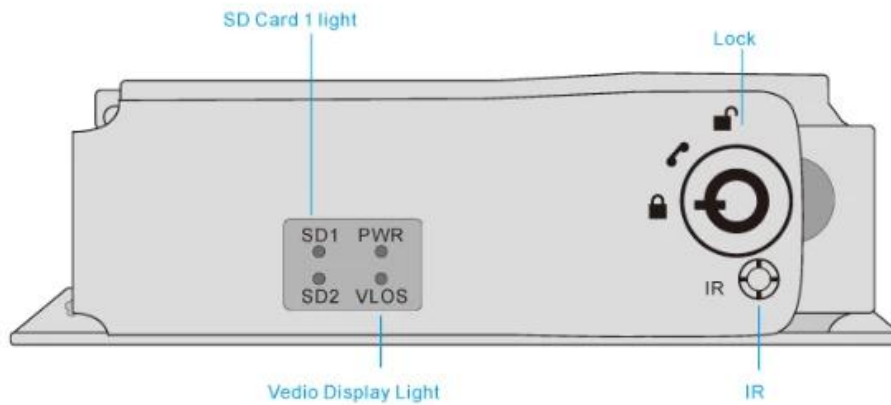

Products Description

Resolution **4CH 720P AHD** Full real-time recording

Module G-Sensor built in, GPS /3G/4G /WIFI (5.8G or 2.4G)Optional

Storage Support **2 X SD cards** storage, up to 128GB for each

Alarm I/O **4CH** Alarm input, **1CH** Alarm output

ACC Delay 10 seconds delay pow-off for data protection

Voltage **8V-36V** Wide range voltage power supply

Front Panel

Details

Professional Security Device/Powerful Functions/ User-friendly Button Operation/ Easy to Use

Back Panel

Details

Aviation AV&DV Input / Steady Port/ Strong Shockproof Ability/ Simple & Convenient

Video of the crisis continued

Encounter collision, battery power, built-in super capacitors, and 10 seconds to continue, restore the facts.