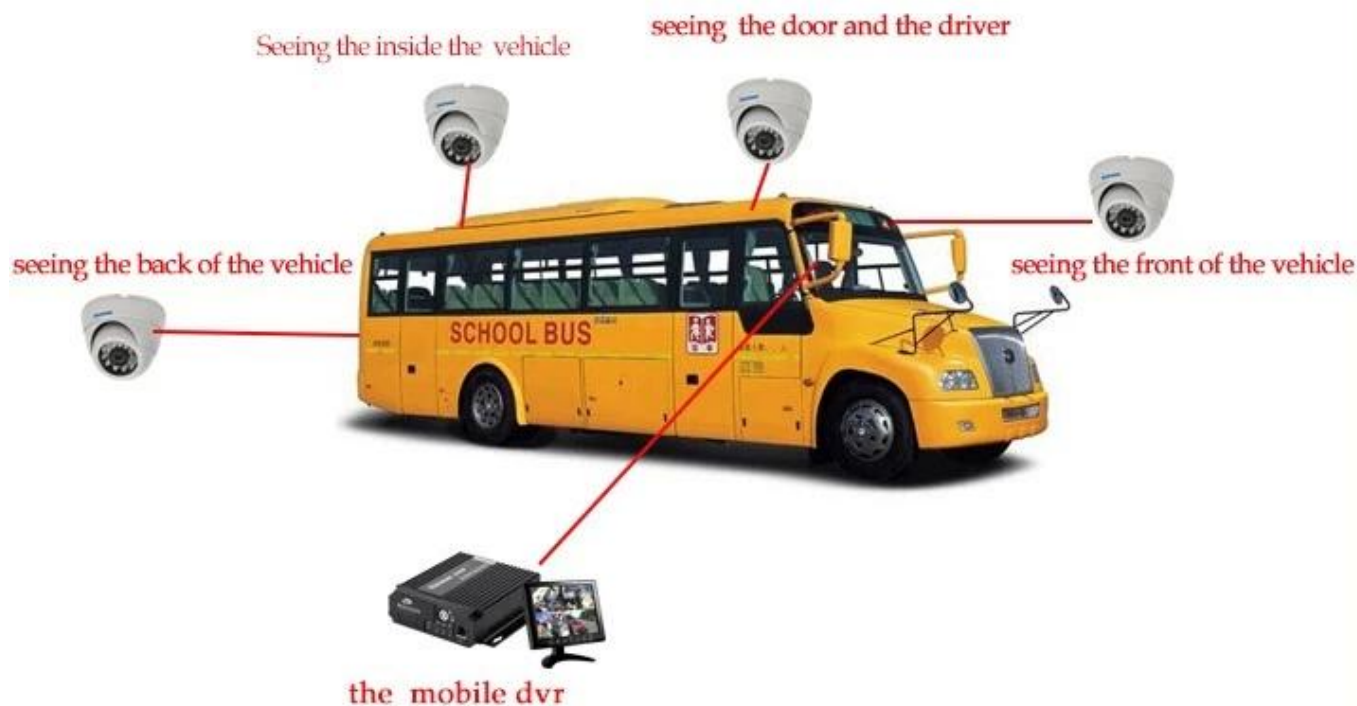

Communication interface		1CH RS232 or 1CH RS485 for optional
Position		Support Built GPS/BD Module, built in G-sensor, can replay and analyse vehicle driven route.
wireless transmission		Support Built-in 3G/4G wireless transmission function, WCDMA, CDMA2000, TDD-LTE, FDD-LTE....
Motion Detection		Support motion detection alarm. (Can set the video recording duration time after alarm on platform.)
G-Sensor		Support G-sensor
Storage	SD	Dual SD Card,each max 128GB SD Card loop recording
	Upgrade	Support SD Card remote updating
	File Format	H.264
	File System	Special FAT32 File System
Video Playback	Video Search	Search By Record Time/Record Type etc
	Playback	Max support 4CH Replay /Stop/Fast/Slow at same time Support forward and backward play at the speed of: x 2,x4,x8,x16.
Voltage & Power	Power Management	Wide Voltage.Support Timed/Delay off
	Voltage Input	DC:+8V ~ +36V
	Power Consumption	Normal Working □14W , Stand-by status < 0.5W
	Temperature	-20°C to +70°C
Working Environment	Humidity	20% to 80%
	Password	User/Admin 2 Level Different Password
Security	Size	112(W) x36(H) x138(D) mm
others	Net Weight	360g

Richmor surveillance GUI

The main menu includes: Search, System setup, Rec setup, Network setup, Alarm setup, Peripheral setup, System Tools, System Information, as below:

Online software interface

Romote Viewing Surveillance 3G 4G Mobile DVR School bus solution

功能特点 Features

实时监控, GPS定位
Real-time monitoring,
GPS positioning

身份验证, 人数统计
Two-factor authentication

语音功能 Voice features

行车记录, 驾驶行为管理
Driving behavior management

短信提醒
Assured SMS alerts

偏航报警
Yaw alarm

采用高压压缩比, 图像清晰的H.264编码格式, 支持开机录像、定时录像及报警录像, 支持ACC熄火延时录像。内置GPS全球定位系统, 可通过3G网络远程查看实时视频, 车辆位置, 回放历史录像。支持手机远程监控。Adopting H.264 Video compression with high resolution, ACC on/off, Timer Recording, ACC Delay Recording Mode supported. Built-in GPS Tracking system, Real time video stream, Vehicle Position, Video Replay can be viewed through 3G Network, Support Mobile Phone remote Monitor.