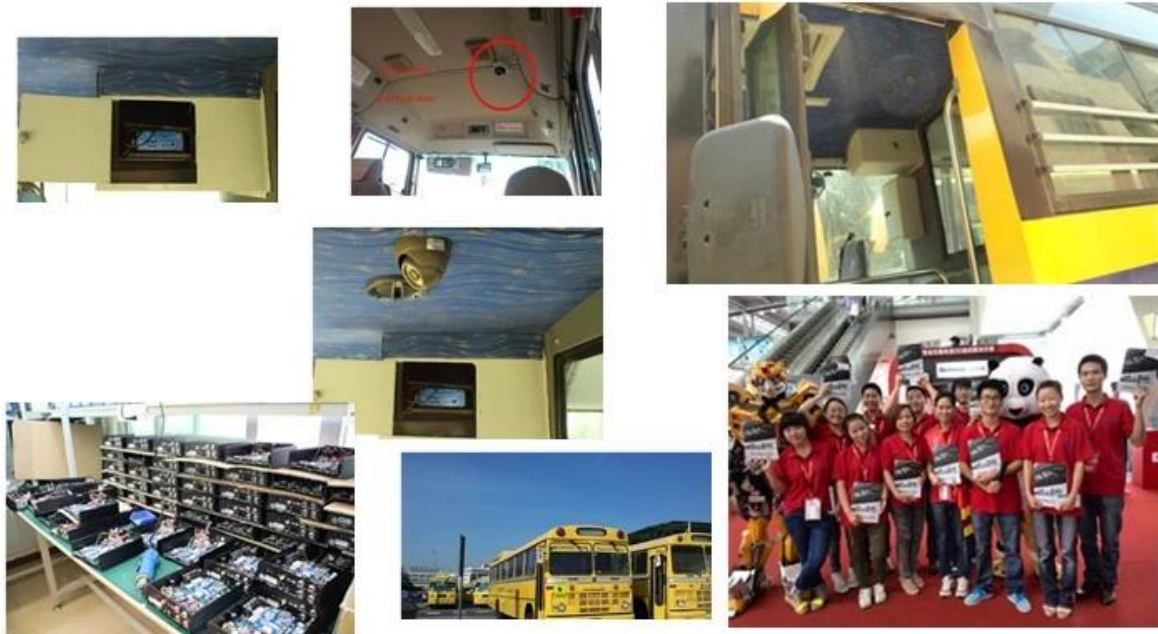

Projet Richmor véhicules Mobile DVR

Certificat