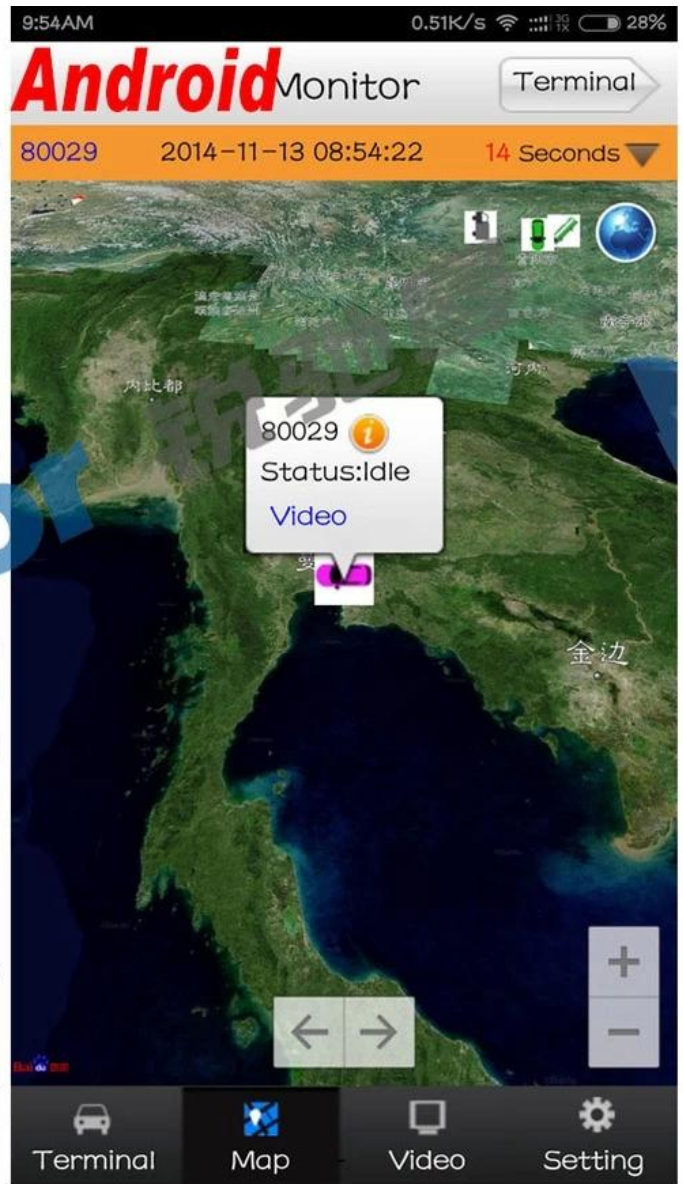

Interface du logiciel serveur

Application

Index	Vehicle	Total Mileage (KM)	Begin Time	Start Mileage (KM)	Start Position	End Time	End Mileage (KM)
1	粤EX3114	174.88	2016-01-08 09:03:32	22.95	22.534264, 114.006444	2016-01-08 16:25:41	157.83
2	粤EX3130	202.07	2016-01-08 07:33:17	18.1	22.884299, 112.892602	2016-01-08 16:25:28	171.57
3	24012	277.42	2016-01-08 07:09:55	23.41	23.369582, 116.675227	2016-01-08 14:57:24	300.83
4	冀A76248	97.4	2016-01-08 00:00:25	299.97	41.572489, 118.786245	2016-01-08 09:42:39	41.09
5	24023	0	2016-01-08 00:00:07	16.26	37.758759, 120.731127	2016-01-08 16:19:07	16.26
6	鲁QW5387	416.36	2016-01-08 06:09:54	96.66	35.461432, 117.643793	2016-01-08 16:20:11	92.83
7	鲁J81712	120.98	2016-01-08 04:48:40	26.51	35.876478, 117.681941	2016-01-08 14:25:07	144.92
8	粤HG5250	45.81	2016-01-08 00:00:03	139.13	22.654394, 112.498593	2016-01-08 16:15:15	115.82
9	粤HG5153	40.61	2016-01-08 00:00:27	92	22.654197, 112.497665	2016-01-08 16:11:28	73.72
10	粤HG5368	111.72	2016-01-08 00:00:15	145.61	22.654321, 112.498645	2016-01-08 16:24:48	93.9
11	粤HG5010	52.02	2016-01-08 00:00:10	93.24	22.854234, 112.497795	2016-01-08 16:15:55	57.92
12	鲁AA3683	655.08	2016-01-08 00:00:29	354.36	35.950643, 117.659700	2016-01-08 16:24:44	1009.74
13	24058	224.42	2016-01-08 07:00:58	44.57	37.949788, 118.844070	2016-01-08 16:17:34	60.4
14	28999	2.36	2016-01-08 13:13:09	17.6	28.734420, 121.235847	2016-01-08 13:57:27	19.81
15	01568	369.29	2016-01-08 00:00:54	51.04	33.733305, 115.866921	2016-01-08 16:03:58	420.33

D'autres types connexes de DVR mobile