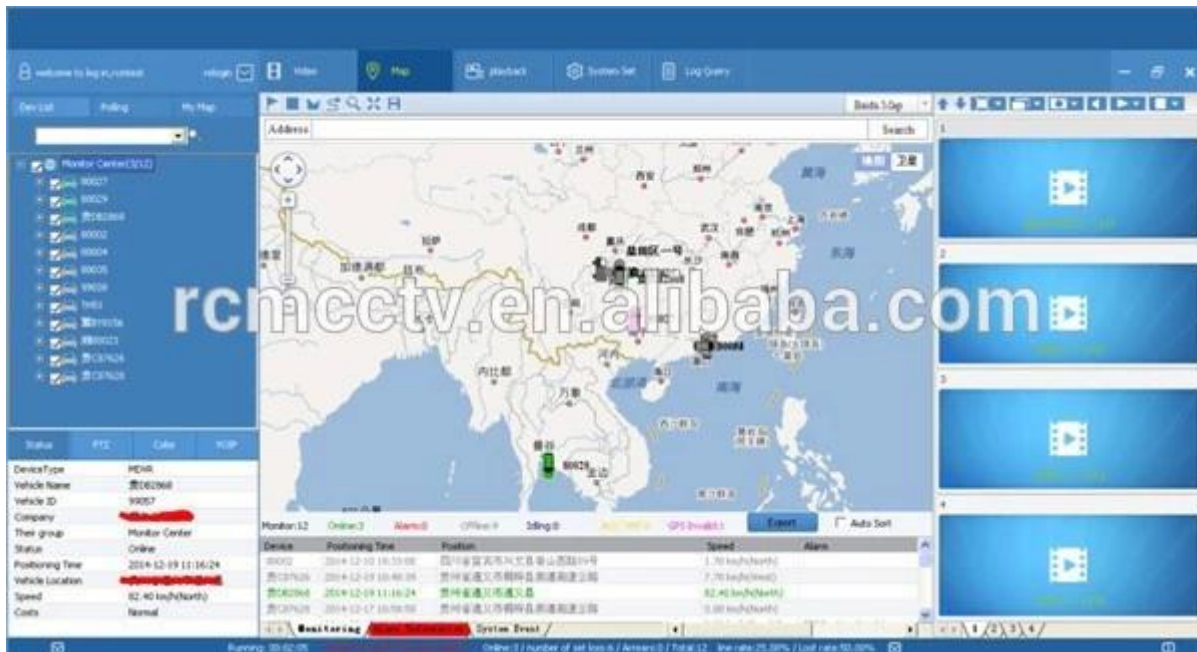

Vehicle Management System Welcome! 管理员 | Manager | Exit

Report Device User

Mileage Summary

Begin Time: 2016-01-08 00:00:00 To: 2016-01-08 16:27:09

Device: All Devices

Index	Vehicle	Total Mileage (KM)	Begin Time	Start Mileage (KM)	Start Position	End Time	End Mileage (KM)
1	鄂D3114	174.88	2016-01-08 09:00:30	22.95	22.52424, 114.08844	2016-01-08 16:25:41	157.83
2	鄂D3130	202.07	2016-01-08 07:30:17	18.1	22.88428, 112.88282	2016-01-08 16:25:28	171.57
3	24012	277.42	2016-01-08 07:09:55	23.41	23.38952, 116.67527	2016-01-08 14:57:24	300.83
4	鄂A78248	97.4	2016-01-08 06:00:25	296.97	41.57248, 116.78824	2016-01-08 08:42:38	41.09
5	24023	0	2016-01-08 06:00:07	16.26	37.75979, 120.73117	2016-01-08 16:19:07	16.26
6	鄂Q5387	416.36	2016-01-08 06:09:54	96.88	35.46143, 117.64778	2016-01-08 16:28:11	92.83
7	鄂D71712	120.98	2016-01-08 04:48:40	26.51	36.87878, 117.68194	2016-01-08 14:25:07	144.92
8	鄂B8250	45.81	2016-01-08 00:00:03	138.13	22.65424, 112.48828	2016-01-08 16:15:15	115.82
9	鄂B5153	48.61	2016-01-08 00:00:27	82	22.65418, 112.48785	2016-01-08 16:11:28	73.72
10	鄂B388	111.72	2016-01-08 00:00:15	148.61	22.65421, 112.48845	2016-01-08 16:24:48	93.9
11	鄂B5010	52.02	2016-01-08 00:00:10	83.24	22.65424, 112.48778	2016-01-08 16:15:55	57.82
12	鄂A3083	895.08	2016-01-08 00:00:29	354.36	36.98243, 117.68778	2016-01-08 16:24:44	1089.74
13	24058	224.42	2016-01-08 07:00:58	44.57	37.94978, 116.64470	2016-01-08 16:17:34	60.4
14	28998	2.36	2016-01-08 13:11:08	17.6	28.73442, 121.28847	2016-01-08 13:57:27	19.81
15	00588	369.29	2016-01-08 00:00:54	51.84	33.73335, 115.86821	2016-01-08 16:00:58	420.33

Player interface logicielle

Surveillance d'observation de Remote Solution de bus scolaire 3G 4G Mobile DVR

Seeing the inside the vehicle

seeing the door and the driver

seeing the back of the vehicle

seeing the front of the vehicle