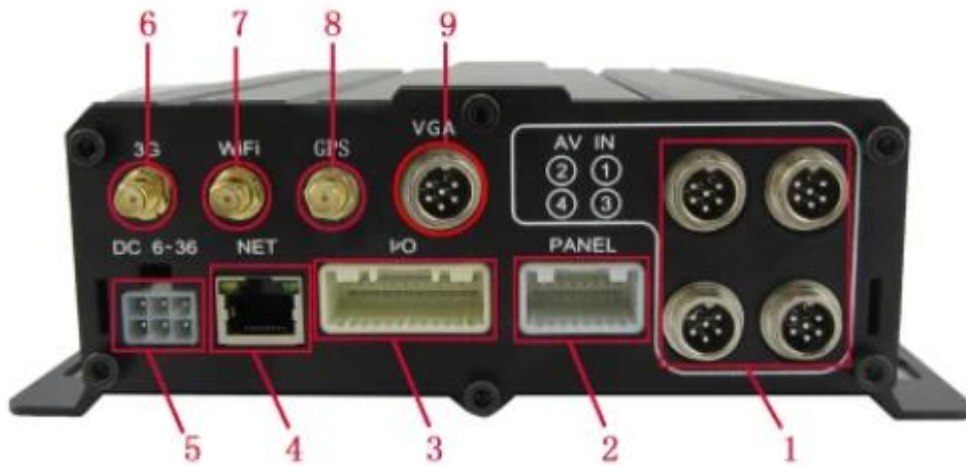

NEW

CE

FC

Romote Regardant la surveillance 3G 4G 5ch GPS WIFI HDD Mobile DVR / NVR avec 1 CH IPC

Richmor

Factory Audit

SMS Device configure
OTA Remote Updating
AHD 720P/960P
2TB HDD+128GB SD Card

NEW

CE FC ROHS

Caractéristiques du produit

Remote Regardant la surveillance 3G 4G 5ch GPS WIFI HDD Mobile DVR / NVR avec 1 CH IPC

H.264 Compression Mode, Max support 5CH Million pixels HD video surveillance/ recording/ playback (4CH real-time 720P Million Pixels AHD input or 4CH Analog Standard Definition camera input, or 2CH HD input+2CH SD input) + 1CH 1080P IP Camera input ; Exclusive pre-allocate DVR Special File System Technology,Solving repeatedly wipe cause file fragmentation, solving SD card file system collapse, data loss and cannot find SD card and file garbled, ensure the integrity of the data. 8-36V Adaptive Wide Voltage input, Super Low Power Consumption Design;HDD+SD card storage (maximum support 2TB 2.5" hard disk and 128GB SD card.) It can be completely resist car Vibration,Dust and others cause data corruption; Support GPS/BD/G-SENSOR ; High Reliability Aviation Connectors,High Cost Performance with reliable stability,simple and clear operation menu .

Remote Affichage Surveillance 3G 4G 5ch GPS WIFI HDD MOBILE DVR / NVR avec 1 CH IPC

Front LED Indicators

Remote Regardant la surveillance 3G 4G 5ch GPS WIFI HDD Mobile DVR / NVR avec 1 CH IPC

Back Panel IO Indicators

Interface de surveillance Richmor

The main menu includes: Search, System setup, Rec setup, Network setup, Alarm setup, Peripheral setup, System Tools, System Information, as below:

RCM-MDR7105 Feuille de paramètres