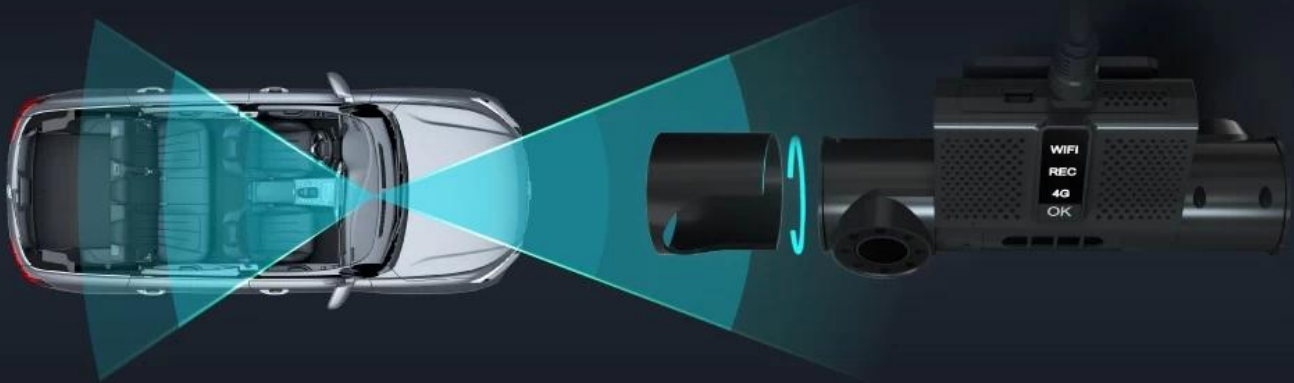

# Richmor vente chaude double objectif 1080 P 2 canaux Dash Cam voiture dvr BK6MZJ

Ride-hailing/Taxi Fleet management  
Mini HD dual-len dashcam

2CH 1080P

4G

BD/GPS

IO alarm

Intercom

WiFi AP

## Mini and Easy Installation

Just need to paste the device to winshield with 3M glue, save time and labor cost.

## HD recording Dual 1080P

Front and cabin view, wide-angle lens. Lens can be adjusted 180° vertically, then fixed by structure.