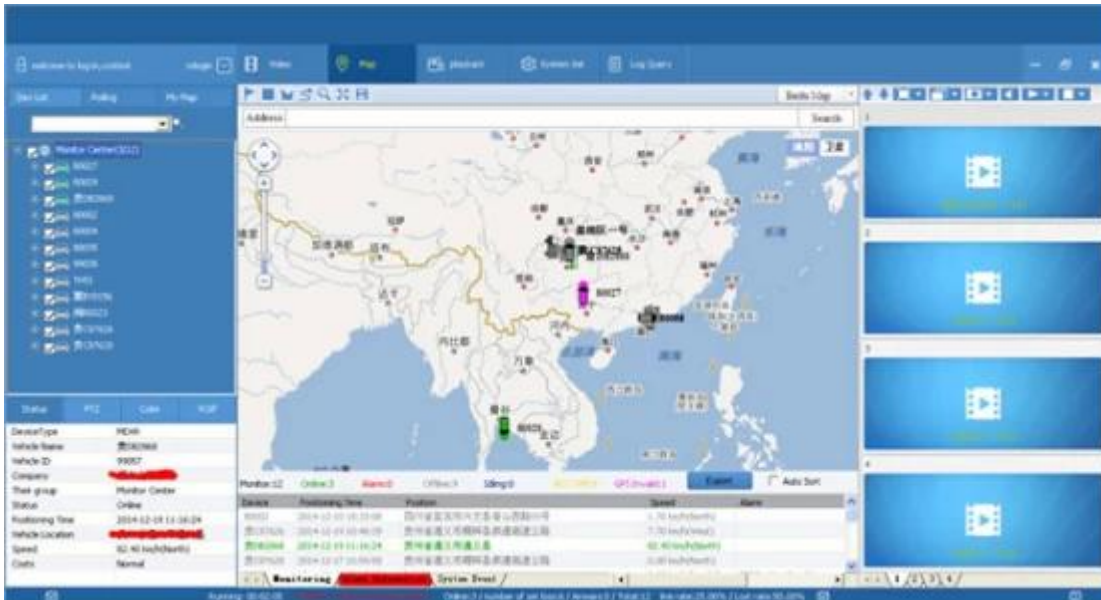

CMSV6 dans le téléphone portable.

Ont tous dans la paume de votre main

Surveillance en temps réel par téléphone mobile--iPhone de soutien, androïde, système d'iPad

Playback de plate-forme de surveillance