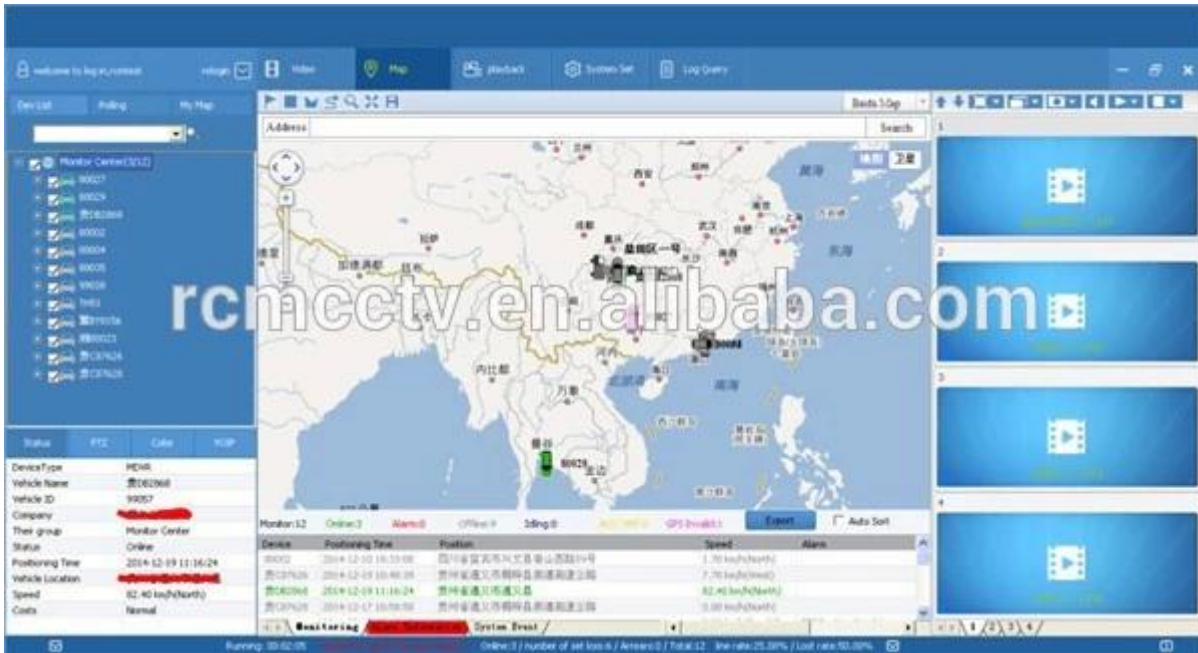

Ric

The main menu includes: Search, System setup, Rec setup, Network setup, Alarm setup, Peripheral setup, System Tools, System Information, as below:

hmouFoule ileDVR Mileag e SdifficultéPla

Vehicle Management System Welcome! 销售经理 | Manager | Exit

Report Device User

Mileage Summary

Begin Time: 2016-01-08 00:00:00 To: 2016-01-08 16:27:09

Device: All Devices

Index	Vehicle	Total Mileage(KM)	Begin Time	Start Mileage(KM)	Start Position	End Time	End Mileage(KM)
1	鄂D3114	174.86	2016-01-08 09:00:32	22.95	22.53426, 114.00844	2016-01-08 16:25:41	157.83
2	鄂D3130	202.07	2016-01-08 07:30:17	18.1	22.69429, 112.88282	2016-01-08 16:25:28	171.57
3	24012	277.42	2016-01-08 07:09:55	23.41	23.38982, 116.67327	2016-01-08 14:57:24	300.83
4	鄂A78268	97.4	2016-01-08 08:00:25	296.97	41.57049, 116.78826	2016-01-08 08:42:38	41.08
5	24023	0	2016-01-08 00:00:07	16.26	37.15879, 120.73117	2016-01-08 16:19:07	16.26
6	鄂Q5387	416.36	2016-01-08 06:09:54	96.66	35.44142, 117.64378	2016-01-08 16:28:11	92.63
7	鄂B1712	120.98	2016-01-08 04:48:40	28.51	36.67847, 117.68194	2016-01-08 14:25:07	144.92
8	鄂B2250	45.81	2016-01-08 00:00:03	138.13	22.65839, 112.48958	2016-01-08 16:15:15	115.82
9	鄂B153	48.61	2016-01-08 00:00:27	82	22.65187, 112.48765	2016-01-08 16:11:28	73.72
10	鄂B368	111.72	2016-01-08 00:00:15	146.61	22.65421, 112.48845	2016-01-08 16:24:48	93.9
11	鄂B210	52.02	2016-01-08 00:00:10	83.24	22.65424, 112.48785	2016-01-08 16:15:55	57.82
12	鄂A3883	895.08	2016-01-08 00:00:29	354.36	36.69264, 117.68781	2016-01-08 16:24:44	1089.74
13	24058	224.42	2016-01-08 07:00:58	44.57	37.94978, 116.64473	2016-01-08 16:17:34	60.4
14	28999	2.36	2016-01-08 13:11:08	17.6	28.73442, 121.23847	2016-01-08 13:57:27	19.81
15	00568	368.29	2016-01-08 00:00:54	51.04	33.73305, 115.66381	2016-01-08 16:00:58	420.33

SoftwareLe cas réel de Richmorapplications

Il est employé couramment dans le passager et l'autobus, le taxi, l'autobus scolaire, le camion, le véhicule dangereux, la voiture de passager et le bateau etc.