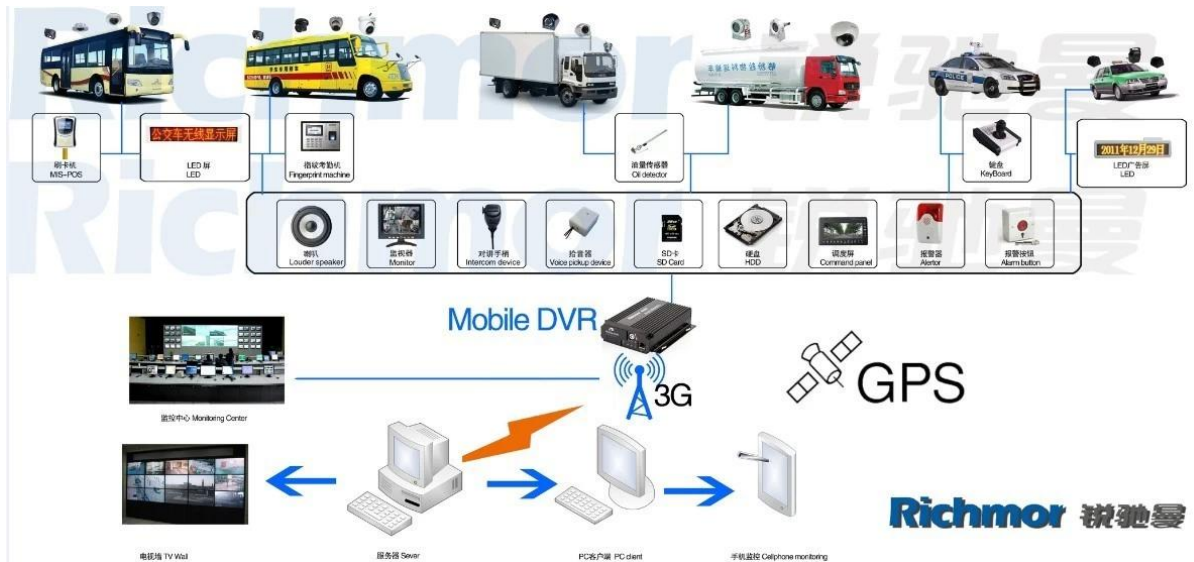

Notre projet de Mobile DVR pour véhicules