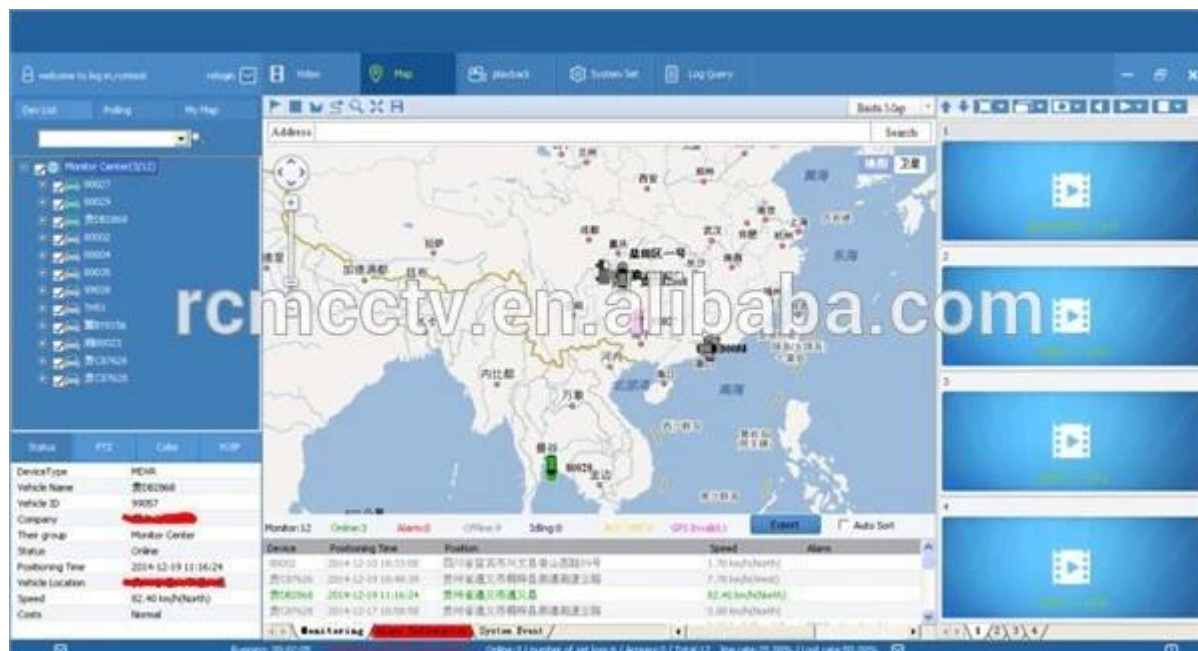

Player interface logicielle

Remote Affichage Surveillance solution de bus 3G 4G Ecole Mobile DVR