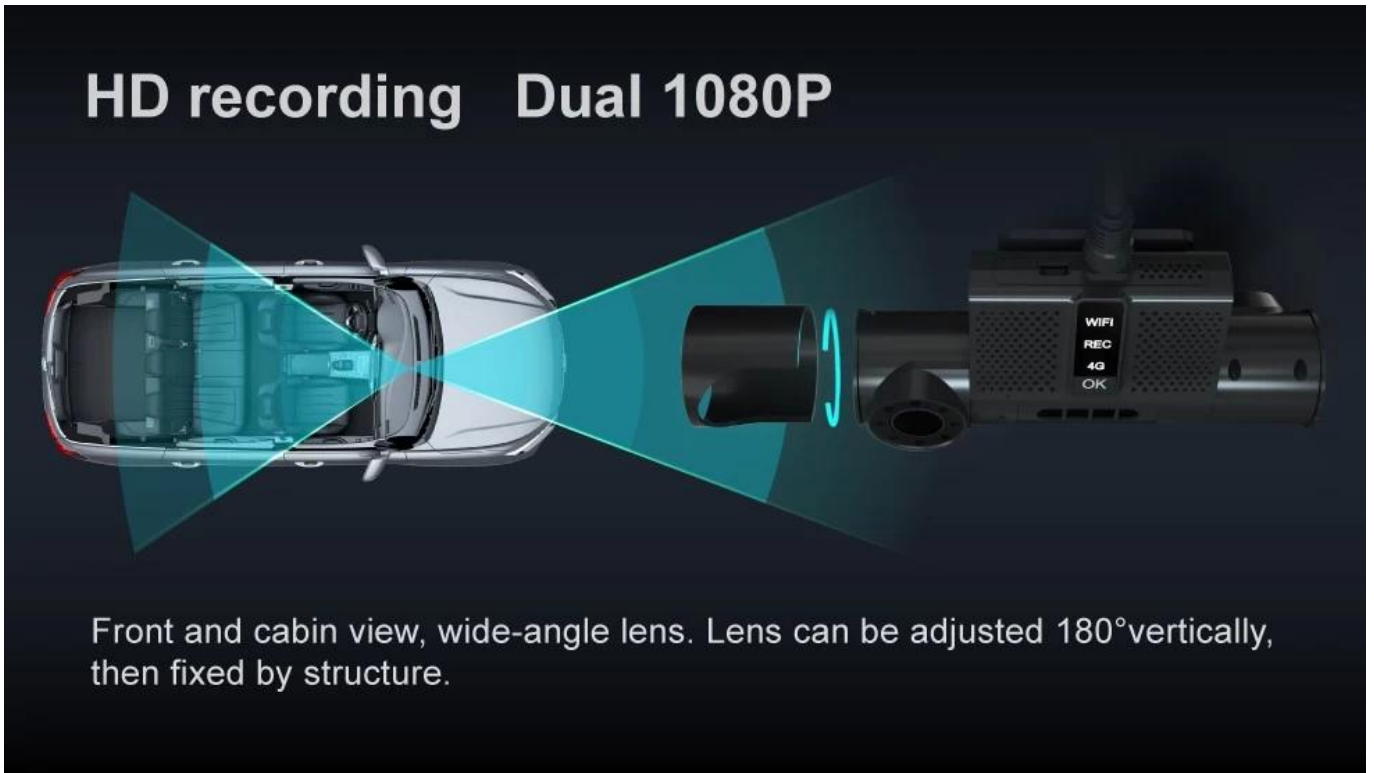

4G Double Len Dashcam

Model No.: BK6MZ

Breif Introduction

This mini dashcam is as big as a a hand, integrated with 2 cameras, microphone and speaker. It supports 4G for live video and GPS for location tracking. 1080P high resolution video image, 25 6GB as storage. Will your good tool for fleet managemnt!

Ride-hailing/Taxi Fleet management
Mini HD dual-len dashcam

Richmor 锐驰摩

WIFI
REC
4G
OK

2CH 1080P 4G BD/GPS IO alarm Intercom WiFi AP G-Sensor

The image shows a black Richmor BK6MZ dashcam with a dual-lens design. The front lens is on the left, and the rear lens is on the right. The device has a small LCD screen on the top right displaying 'WIFI', 'REC', '4G', and 'OK'. Below the screen are two speaker grilles. The brand name 'Richmor 锐驰摩' is printed on the front. The background is dark with white text. Below the dashcam image is a row of icons representing various features: a camera icon for '2CH 1080P', a tower icon for '4G', a satellite icon for 'BD/GPS', a bell icon for 'IO alarm', a speech bubble icon for 'Intercom', a Wi-Fi symbol for 'WiFi AP', and a car icon with a sensor for 'G-Sensor'.