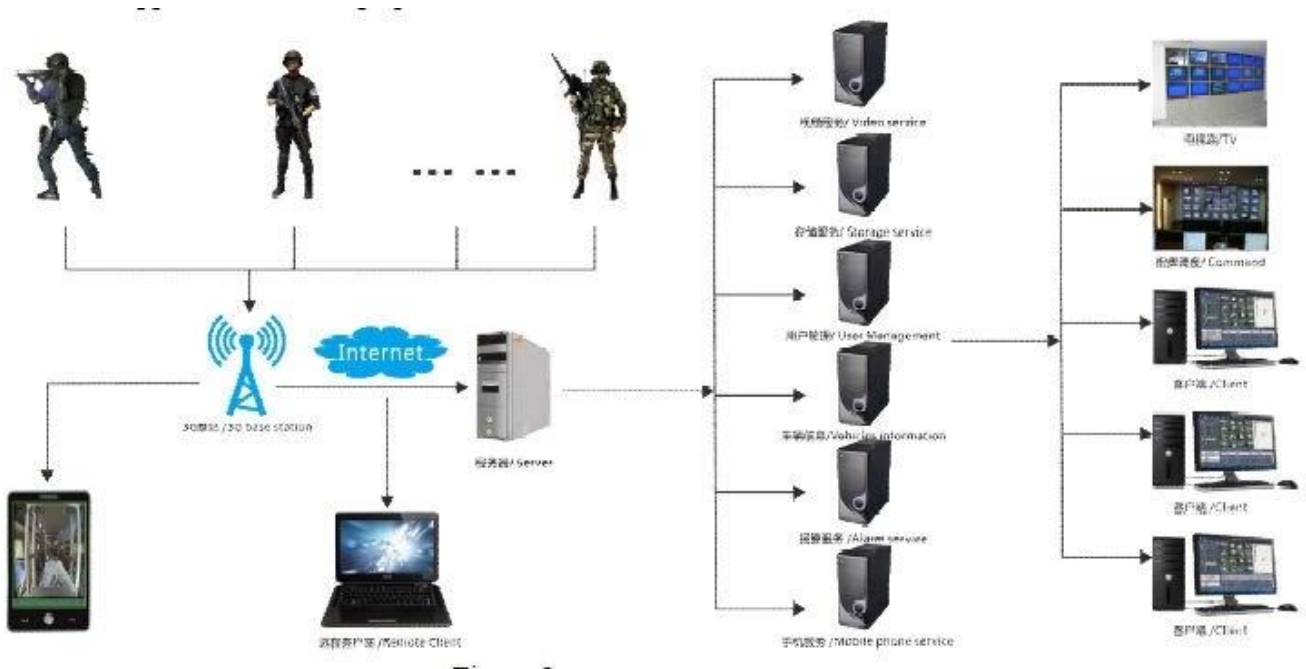

Factory Audit

Richmor

BRAND

CE FC ROHS

QR Code

The advertisement features a rugged handheld device shown from both front and back views. The front view displays a screen, a keypad with a 'BRAND' label, and a red emergency button. The back view shows a textured grip, a power button, and a connector. The background is white with blue curved borders. The 'Factory Audit' logo is in the top left, and the 'Richmor' brand name is in the top right. At the bottom, there are CE, FC, and ROHS certification marks, and a QR code.

Front and side board definition

Back cover definition

Figure 4

1. Adorn clasp
2. Battery Cover Buckle
3. Battery Cover switch

应用案例/applications

Products Features

- Industrial split type portable design, IP65 Water-proof., camera can be removed and changed according to exact environment.
- 2.4" TFT, resolution (480 * 234), Li-po inside also have ac charger, >=6H continuous working, Portable easy use.
- Adopt H.264 compression tech, Audio code G.726, save storage room and perfect effect.
- Powerful network transmission functions, including real-time pre-view, remote playback, remote download, remote broadcasting, interactive SMS, various transmission quality for optional, support audio and video sync.
- Support 64GB micro-SD card max, with USB data backup function, professional in file repair and file security.
- Support WIFI, GPS, 3G, WIFI download, breakpoint resume;
- Different 3G module supported for option: WCDMA, CDMA2000, TD-SCDMA, A variety of dial-up authentication mode, Adapt all kind 3G Network, compatible with GPRS, EDGE, can up to 4G network, Beidou navigation system
- OTA download, support batch auto upgrading ;
- Device Size: 80(W) x 140(H) x 35(D) mm

Item	Description
Operation system	Linux
Separate design	Main device: work independently to realize local record Auxiliary device: GPS / 3G, backup battery
Graphic operation interface	Use buttons to complete the setting of various parameters