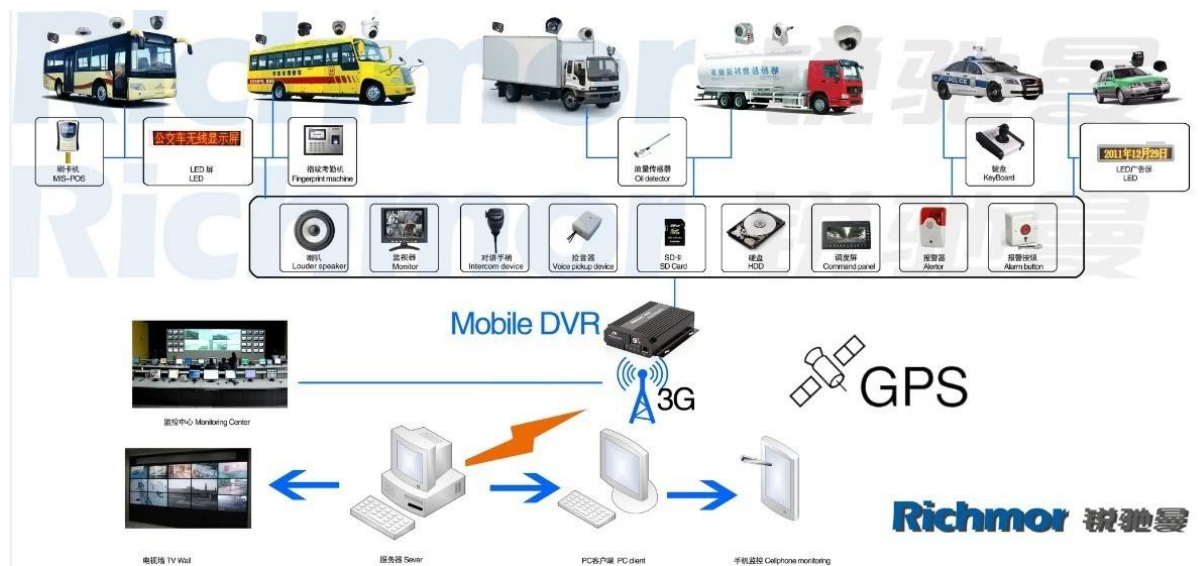

Nuestro proyecto de DVR móvil para vehículos

Proceso de dar un título: