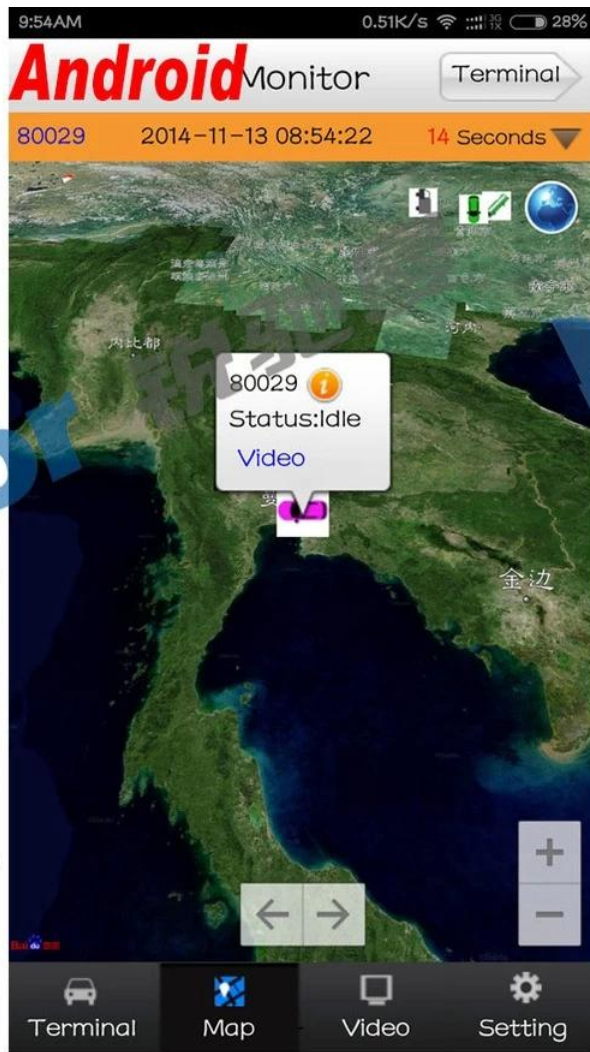

<b>Ampliar la interfaz</b>	Intercomunicador	Puede expandir el módulo de intercomunicación dentro
	G-Sensor	Puede expandir el módulo G-Sensor dentro
<b>Otros</b>	El consumo de energía	DC8-36V 5% ≤10W
	Temperatura de trabajo	-20 °C ~ + 85 °C ≤ 80%
	Reloj	Reloj incorporado, calendario
<b>embalaje</b>	Tamaño del producto	138 (L) * 112 (W) * 36 (H) mm
	Peso neto del producto	360g

## Nuestro software CMS Para la vigilancia en tiempo real de Windows PC

The screenshot displays a comprehensive real-time monitoring system. At the top, there are 'File' and 'Video' tabs. The main display area is split into four video windows: top-left shows a street with a yellow bus and pedestrians; top-right shows a white car; bottom-left shows a street scene with a person in a high-visibility vest; bottom-right shows the front of a white Mitsubishi bus. To the right of the video feeds is a map interface with a compass, zoom controls, and a scale bar indicating 200 meters. Below the video feeds is a playback control bar with a timeline showing the date 2015-05-18 and various time points. The bottom-left sidebar contains a 'Vehicle Status' menu with options like Speed, Acceleration, Sensor, IO, Event, Device Status, and CAN-BUS. The bottom-right section features a line graph with a red line representing speed data over a 24-hour period, with the x-axis labeled from 00:00 to 24:00 and the y-axis ranging from 1 to 8.

**Vehicle with device for test in AC Coach  
Lahore to Sadiq Abad near motorway @ 86Km/h**

**por IOS y & Vigilancia del teléfono móvil con sistema operativo Android**