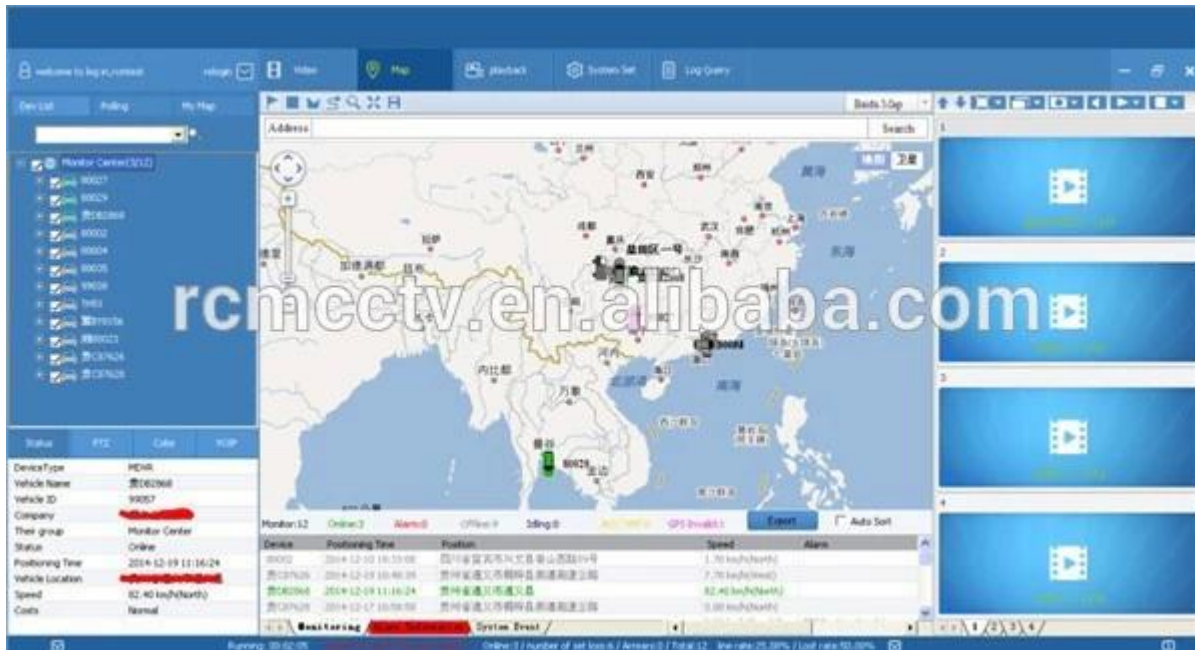

Vehicle Management System Welcome! 管理员 | Manager | Exit

Report Device User

Mileage Summary

Begin Time: 2016-01-08 00:00:00 To: 2016-01-08 16:27:09

Device: All Devices

Index	Vehicle	Total Mileage(KM)	Begin Time	Start Mileage(KM)	Start Position	End Time	End Mileage(KM)
1	鄂D3114	174.88	2016-01-08 08:00:30	22.95	22.52429, 114.00844	2016-01-08 16:25:41	157.83
2	鄂D3130	202.07	2016-01-08 07:30:17	18.1	22.88428, 112.88282	2016-01-08 16:25:28	173.97
3	24012	277.42	2016-01-08 07:08:55	23.41	23.38958, 116.67327	2016-01-08 14:57:24	300.83
4	鄂A78268	97.4	2016-01-08 00:00:25	298.97	41.57249, 118.78824	2016-01-08 08:42:38	41.08
5	24023	0	2016-01-08 00:00:07	18.28	37.15875, 120.73117	2016-01-08 16:19:07	18.28
6	鄂QF5387	416.36	2016-01-08 08:09:54	98.88	35.88143, 117.84378	2016-01-08 16:28:11	92.83
7	鄂D81712	120.98	2016-01-08 04:48:40	28.51	36.87847, 117.68194	2016-01-08 14:25:07	144.92
8	鄂D82250	45.81	2016-01-08 00:00:03	138.13	22.65428, 112.48928	2016-01-08 16:15:15	115.82
9	鄂D6153	48.84	2016-01-08 00:00:27	82	22.65437, 112.48785	2016-01-08 16:11:28	73.72
10	鄂D8268	111.72	2016-01-08 00:00:15	145.61	22.65431, 112.48945	2016-01-08 16:24:48	93.9
11	鄂D6010	52.02	2016-01-08 00:00:10	83.24	22.65428, 112.48778	2016-01-08 16:15:55	57.82
12	鄂A3083	895.08	2016-01-08 00:00:29	354.36	36.88843, 117.68378	2016-01-08 16:24:44	1089.74
13	24058	224.42	2016-01-08 07:00:58	44.57	37.94978, 116.84473	2016-01-08 16:17:34	60.4
14	28998	2.36	2016-01-08 13:13:08	17.6	28.73442, 121.23847	2016-01-08 13:57:27	19.81
15	00588	369.29	2016-01-08 00:00:54	51.84	33.73335, 115.86821	2016-01-08 16:00:58	420.33

Plasu interfaz de software

Remote visualización de vigilancia Solución de bus escolar 3G 4G Mobile DVR

功能特点 Features

实时监控, GPS定位
Real-time monitoring,
GPS positioning

身份验证, 人数统计
Two-factor authentication

语音功能 Voice features