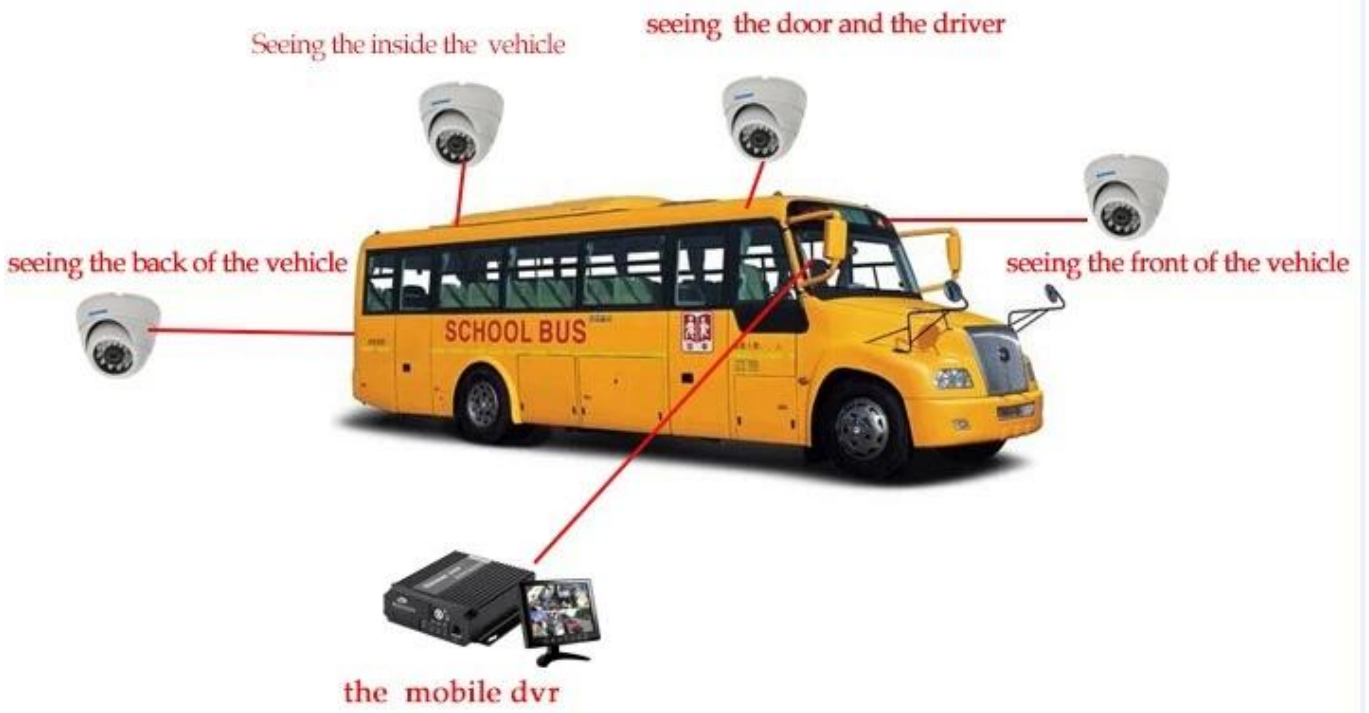

GUI vigilancia Richmor

The main menu includes: Search, System setup, Rec setup, Network setup, Alarm setup, Peripheral setup, System Tools, System Information, as below:

Richmo Mobile DVR Mileage Sesumen

Player interfaz de software

Remote Visualización de Vigilancia solución de bus 3G 4G DVR portátil School

功能特点 Features

实时监控, GPS定位
Real-time monitoring,
GPS positioning

身份验证, 人数统计
Two-factor authentication