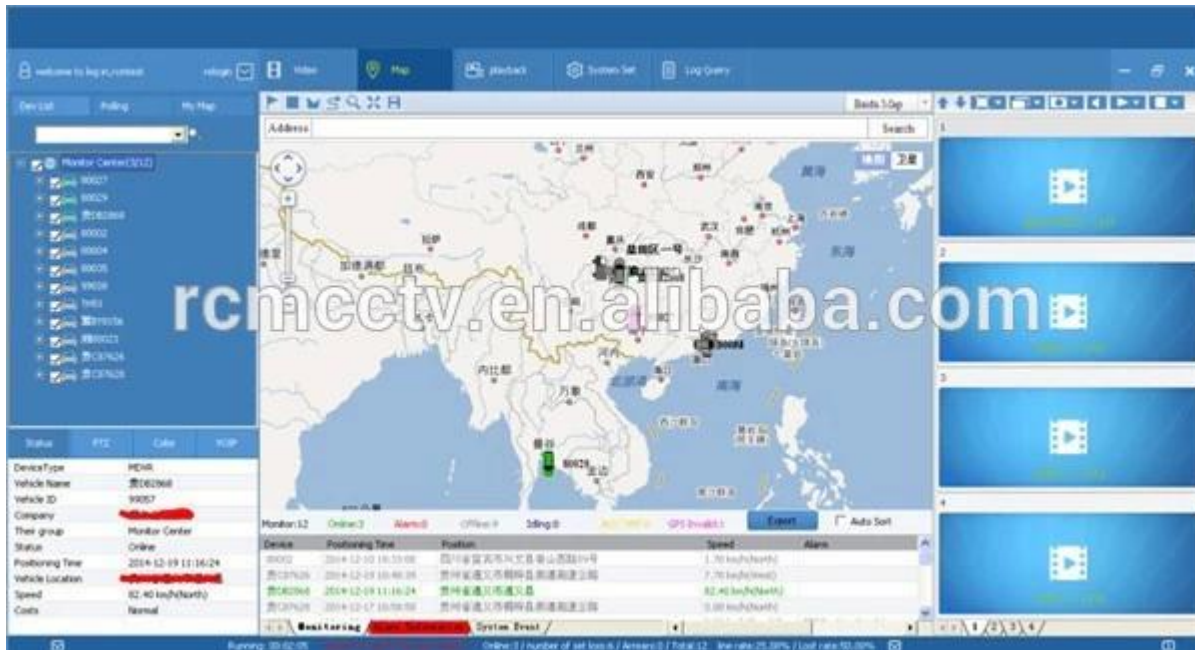

Vehicle Management System Welcome! 管理员 | Manager | Exit

Report Device User

Mileage Summary

Begin Time: 2016-01-08 00:00:00 To: 2016-01-08 16:27:09

Device: All Devices

Index	Vehicle	Total Mileage(KM)	Begin Time	Start Mileage(KM)	Start Position	End Time	End Mileage(KM)
1	鄂D3114	174.88	2016-01-08 08:00:30	22.95	22.52429, 114.00844	2016-01-08 16:25:41	157.83
2	鄂D3130	202.07	2016-01-08 07:30:17	18.1	22.88429, 112.88282	2016-01-08 16:25:28	173.97
3	24012	277.42	2016-01-08 07:08:55	23.41	23.389582, 116.675227	2016-01-08 14:57:24	300.83
4	鄂A78268	97.4	2016-01-08 00:00:25	298.97	41.572492, 118.788245	2016-01-08 08:42:38	41.08
5	24023	0	2016-01-08 00:00:07	18.28	37.158759, 120.731127	2016-01-08 16:19:07	18.28
6	鄂QF5387	416.36	2016-01-08 08:09:54	98.88	35.881432, 117.843783	2016-01-08 16:28:11	92.83
7	鄂D81712	120.98	2016-01-08 04:48:40	28.51	36.878478, 117.681941	2016-01-08 14:25:07	144.92
8	鄂B2250	45.81	2016-01-08 00:00:03	138.13	22.654294, 112.488283	2016-01-08 16:15:15	115.82
9	鄂D7153	48.84	2016-01-08 00:00:27	82	22.654187, 112.487865	2016-01-08 16:11:28	73.72
10	鄂B2268	111.72	2016-01-08 00:00:15	148.61	22.654221, 112.488245	2016-01-08 16:24:48	93.9
11	鄂B5010	52.02	2016-01-08 00:00:10	83.24	22.654234, 112.487785	2016-01-08 16:15:55	57.82
12	鄂A3080	895.08	2016-01-08 00:00:29	354.36	36.882843, 117.682781	2016-01-08 16:24:44	1089.74
13	24058	224.42	2016-01-08 07:00:58	44.57	37.949788, 116.844070	2016-01-08 16:17:34	60.4
14	28998	2.36	2016-01-08 13:13:08	17.6	28.734420, 121.238847	2016-01-08 13:57:27	19.81
15	00588	369.29	2016-01-08 00:00:54	51.84	33.733305, 115.868821	2016-01-08 16:00:58	420.33

Player interfaz de software

Remote Visualización de Vigilancia solución de bus 3G 4G DVR portátil School

功能特点 Features

实时监控, GPS定位
Real-time monitoring,
GPS positioning

身份验证, 人数统计
Two-factor authentication