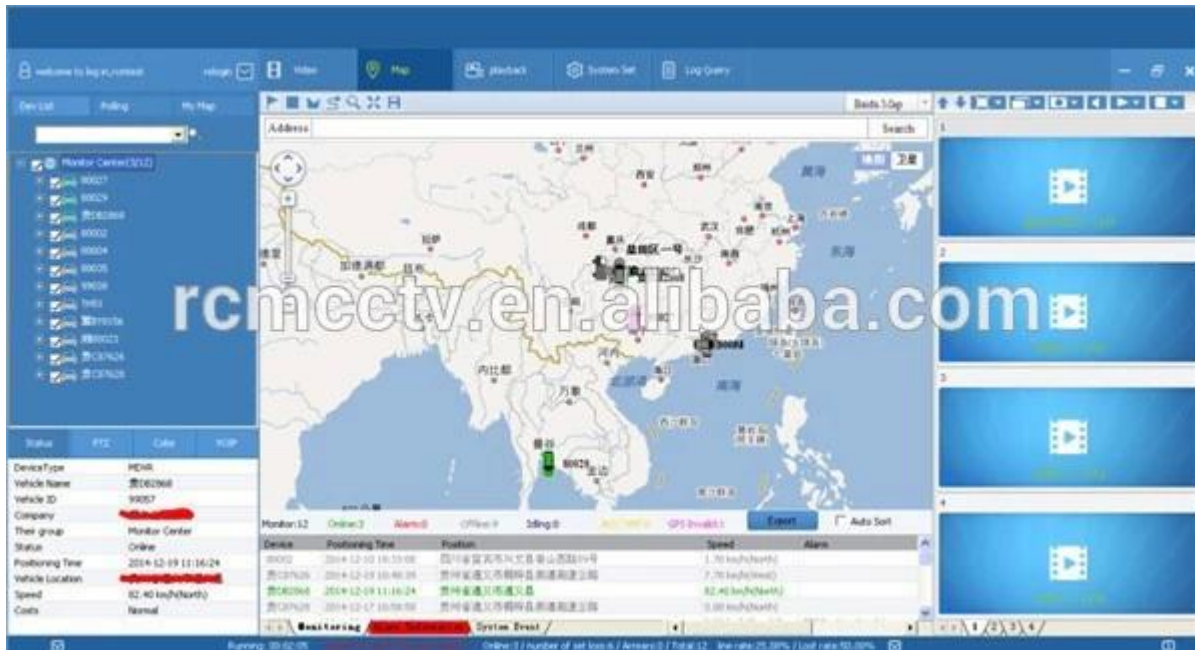

Vehicle Management System Welcome! 管理员 | Manager | Exit

Report Device User

Mileage Summary

Begin Time: 2016-01-08 00:00:00 To: 2016-01-08 16:27:09

Device: All Devices

Index	Vehicle	Total Mileage(KM)	Begin Time	Start Mileage(KM)	Start Position	End Time	End Mileage(KM)
1	鄂D3114	174.88	2016-01-08 08:00:30	22.95	22.52429, 114.00844	2016-01-08 16:25:41	157.83
2	鄂D3130	202.07	2016-01-08 07:30:17	18.1	22.88429, 112.88282	2016-01-08 16:25:28	173.97
3	24012	277.42	2016-01-08 07:08:55	23.41	23.389582, 116.673227	2016-01-08 14:57:24	300.83
4	鄂A78268	97.4	2016-01-08 00:00:25	298.97	41.572492, 116.788245	2016-01-08 08:42:38	41.08
5	24023	0	2016-01-08 00:00:07	16.28	37.158759, 120.731127	2016-01-08 16:19:07	16.28
6	鄂QF5387	416.36	2016-01-08 08:09:54	98.88	35.881432, 117.843783	2016-01-08 16:28:11	92.83
7	鄂D81712	120.98	2016-01-08 04:48:40	28.51	36.878478, 117.681941	2016-01-08 14:25:07	144.92
8	鄂D82250	45.81	2016-01-08 00:00:03	138.13	22.654294, 112.488283	2016-01-08 16:15:15	115.82
9	鄂D6153	48.64	2016-01-08 00:00:27	82	22.654187, 112.487865	2016-01-08 16:11:28	73.72
10	鄂D82268	111.72	2016-01-08 00:00:15	145.61	22.654201, 112.488245	2016-01-08 16:24:48	93.9
11	鄂D6030	52.02	2016-01-08 00:00:10	83.24	22.654234, 112.487785	2016-01-08 16:15:55	57.82
12	鄂A3080	895.08	2016-01-08 00:00:29	354.36	36.882843, 117.682781	2016-01-08 16:24:44	1089.74
13	24058	224.42	2016-01-08 07:00:58	44.57	37.949788, 116.844070	2016-01-08 16:17:34	60.4
14	28998	2.36	2016-01-08 13:13:08	17.6	28.734420, 121.238847	2016-01-08 13:57:27	19.81
15	00588	369.29	2016-01-08 00:00:54	51.84	33.733305, 115.868821	2016-01-08 16:00:58	420.33

Plasu interfaz de software

Remote visualización de vigilancia Solución de bus escolar 3G 4G Mobile DVR

功能特点 Features

实时监控, GPS定位
Real-time monitoring,
GPS positioning

身份验证, 人数统计
Two-factor authentication

语音功能 Voice features