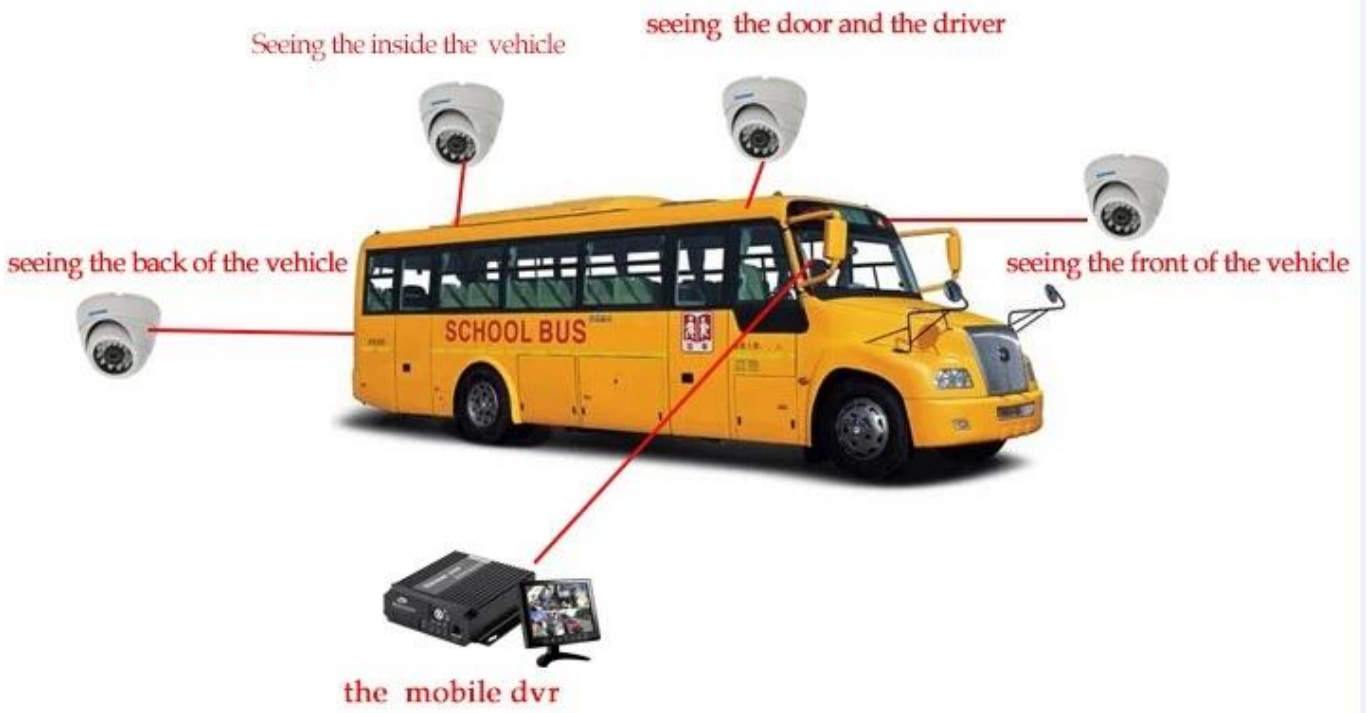

GUI de vigilancia Richmor

The main menu includes: Search, System setup, Rec setup, Network setup, Alarm setup, Peripheral setup, System Tools, System Information, as below:

Richmo la mafiaile DVR Mileage Summary

Plasu interfaz de software

Remote visualización de vigilancia Solución de bus escolar 3G 4G Mobile DVR

功能特点 Features

实时监控, GPS定位
Real-time monitoring,
GPS positioning

身份验证, 人数统计
Two-factor authentication

语音功能 Voice features