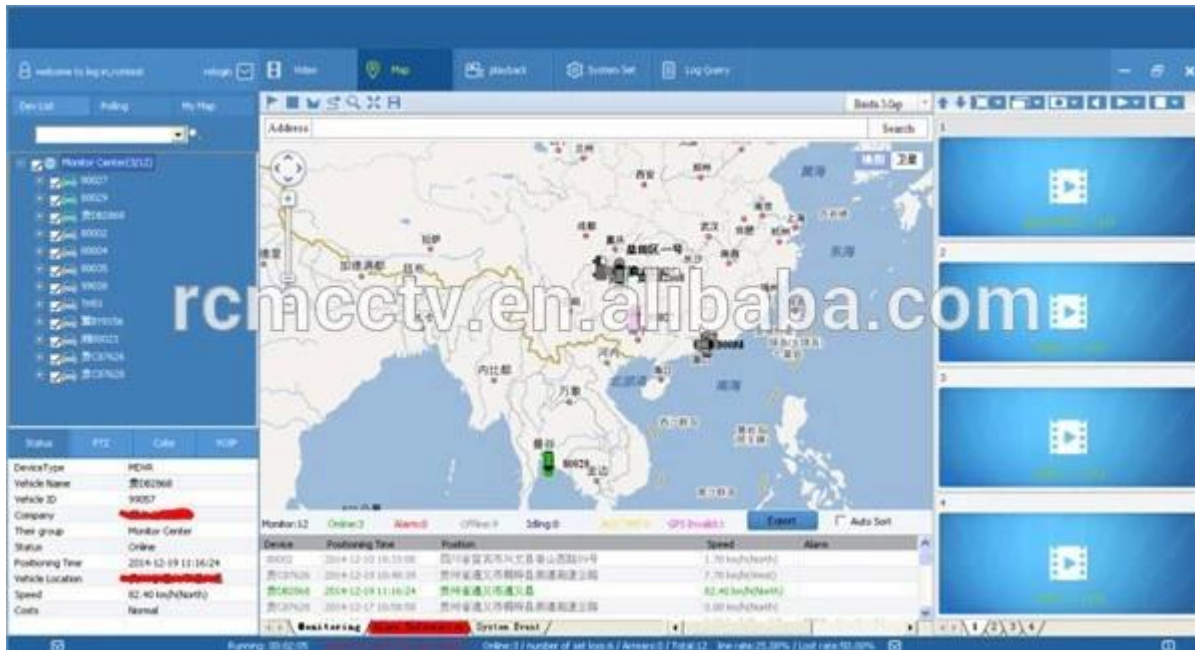

Vehicle Management System Welcome! 管理员 | Manager | Exit

Report Device User

Mileage Summary

Begin Time: 2016-01-08 00:00:00 To: 2016-01-08 16:27:09

Device: All Devices

Index	Vehicle	Total Mileage(KM)	Begin Time	Start Mileage(KM)	Start Position	End Time	End Mileage(KM)
1	鄂D3114	174.88	2016-01-08 08:00:30	22.95	22.52429, 114.00844	2016-01-08 16:25:41	157.83
2	鄂D3130	202.07	2016-01-08 07:30:17	18.1	22.88428, 112.88282	2016-01-08 16:25:28	173.97
3	24012	277.42	2016-01-08 07:08:55	23.41	23.389582, 116.675227	2016-01-08 14:57:24	300.83
4	鄂A78268	97.4	2016-01-08 00:00:25	298.97	41.572492, 118.788245	2016-01-08 08:42:38	41.08
5	24023	0	2016-01-08 00:00:07	18.28	37.158759, 120.731127	2016-01-08 16:19:07	18.28
6	鄂QF5387	416.36	2016-01-08 08:09:54	98.88	35.881432, 117.843783	2016-01-08 16:28:11	92.83
7	鄂D81712	120.98	2016-01-08 04:48:40	28.51	36.878478, 117.681941	2016-01-08 14:25:07	144.92
8	鄂B82250	45.81	2016-01-08 00:00:03	138.13	22.654284, 112.488283	2016-01-08 16:15:15	115.82
9	鄂B7153	48.84	2016-01-08 00:00:27	82	22.654187, 112.487865	2016-01-08 16:11:28	73.72
10	鄂B82268	111.72	2016-01-08 00:00:15	148.61	22.654201, 112.488245	2016-01-08 16:24:48	93.9
11	鄂B6010	52.02	2016-01-08 00:00:10	83.24	22.654234, 112.487785	2016-01-08 16:15:55	57.82
12	鄂A3080	895.08	2016-01-08 00:00:29	354.36	36.882843, 117.682781	2016-01-08 16:24:44	1089.74
13	24058	224.42	2016-01-08 07:00:58	44.57	37.949788, 116.844070	2016-01-08 16:17:34	60.4
14	28998	2.36	2016-01-08 13:13:08	17.6	28.734420, 121.238947	2016-01-08 13:57:27	19.81
15	00588	369.29	2016-01-08 00:00:54	51.84	33.733305, 115.868821	2016-01-08 16:00:58	420.33

Plasu interfaz de software

Remote visualización de vigilancia Solución de bus escolar 3G 4G Mobile DVR

功能特点 Features

实时监控, GPS定位
Real-time monitoring,
GPS positioning

身份验证, 人数统计
Two-factor authentication

语音功能 Voice features