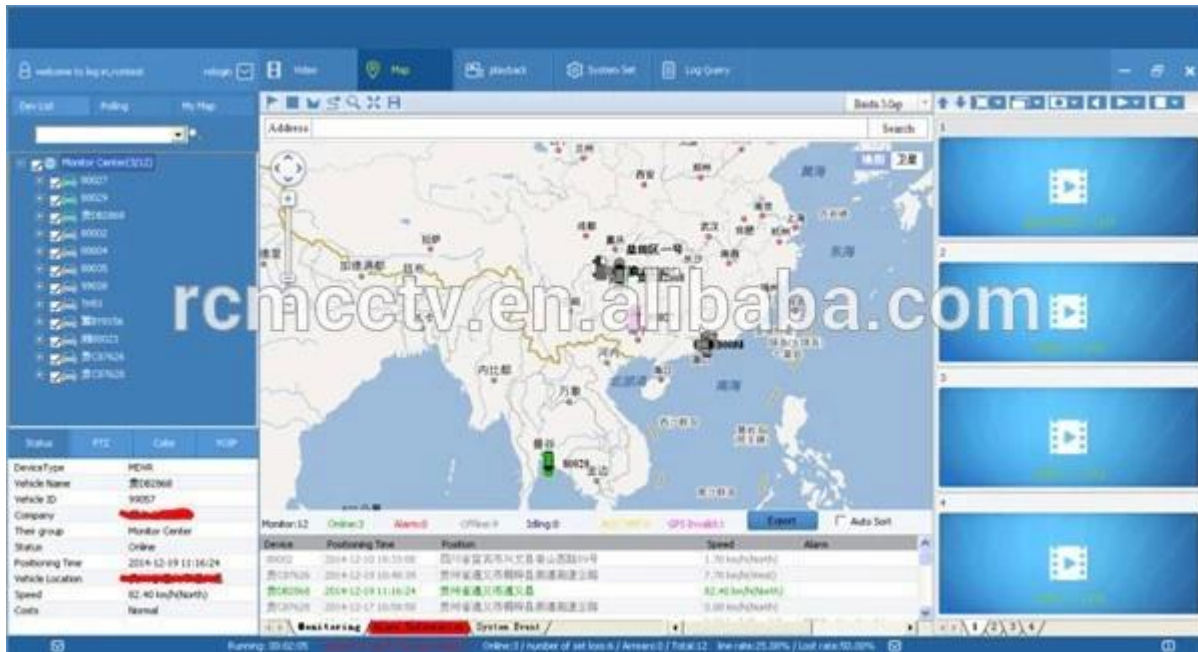

## GUI vigilancia Richmor

The main menu includes: Search, System setup, Rec setup, Network setup, Alarm setup, Peripheral setup, System Tools, System Information, as below:

## Richmo Mobile DVR Mileage Sesumen

Vehicle Management System Welcome! 管理员 | Manager | Exit

Report Device User

**Mileage Summary**

Begin Time: 2016-01-08 00:00:00 To: 2016-01-08 16:27:09

Device: All Devices

## Player interfaz de software

**Remote Visualización de Vigilancia solución de bus 3G 4G DVR portátil School**