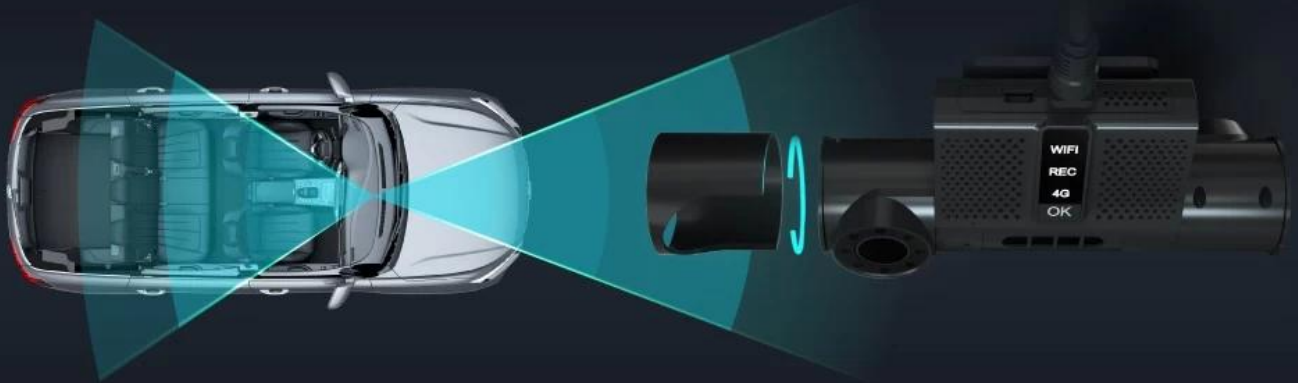

Richmor, superventas, lente dual 1080P, cámara de salpicadero de 2 canales, dvr para coche BK6MZJ

Ride-hailing/Taxi Fleet management
Mini HD dual-len dashcam

HD recording Dual 1080P

Front and cabin view, wide-angle lens. Lens can be adjusted 180° vertically, then fixed by structure.

Pretty Night Vision

Cabin len with IR, support viewing at night.

Mini All-in-One Design

Mental and ABS material as case, delicate, mini and firm.
Industrial-level solution, reliable electromagnetic compatibility.

Automatic Alarm

Integrated G-SENSOR, supporting automatic alarms to platform for abnormal shocks, collision, rollover, etc.

Loop recording

Advanced loop recording technology, make sure enough space for recording.

G-Sensor

When vehicle get hit, device snaps automatically.

Anti-Thief Mode

Device will wake to take photo and send to APP to inform the owner when it get shocks under this mode.

Time-lapse video

1 frame per second recording, low power consumption under this mode.