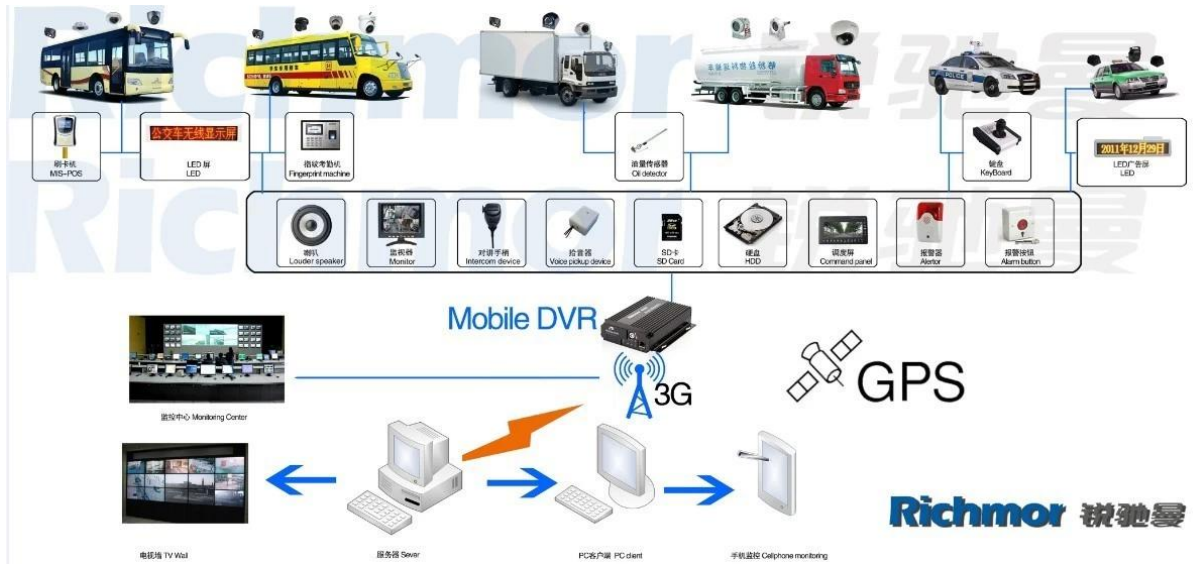

Nuestro proyecto DVR móvil para vehículos

Proceso de dar un título: