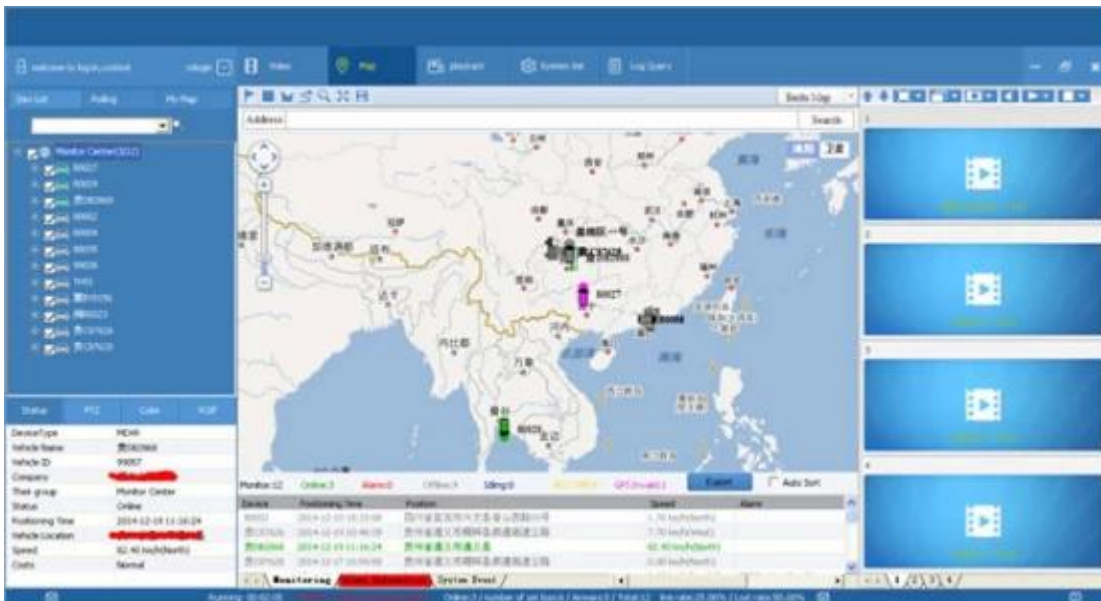

Interfaz del software del jugador (CMSV6 en PC)