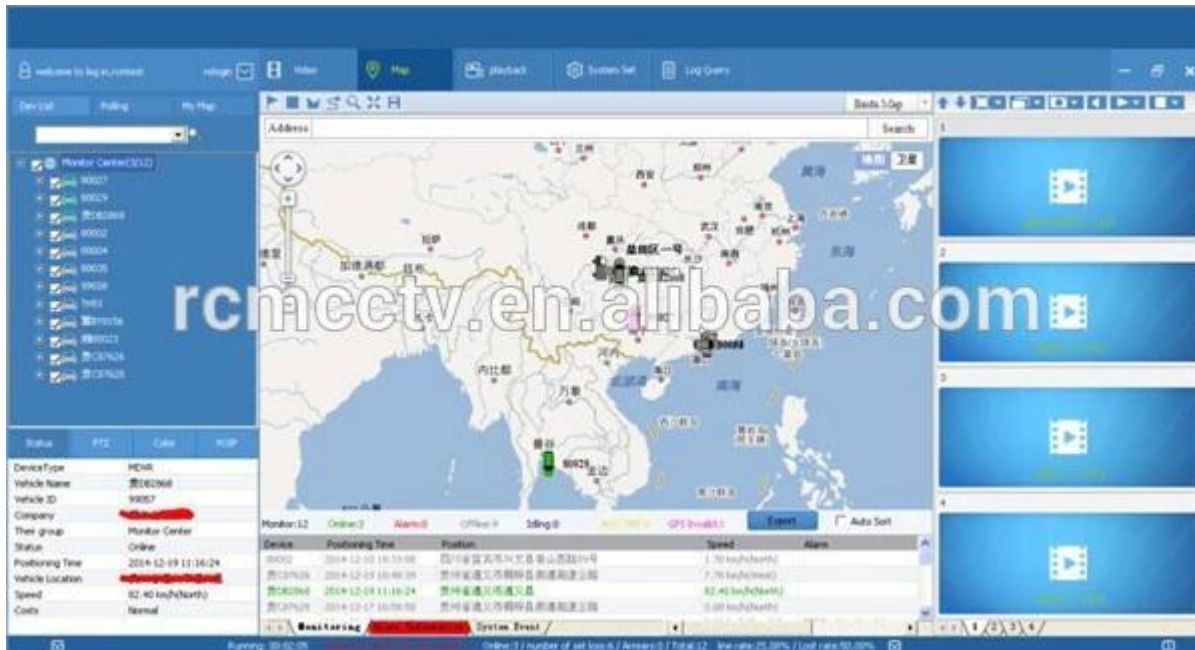

Plasu interfaz de software

Remote visualización de vigilancia Solución de bus escolar 3G 4G Mobile DVR