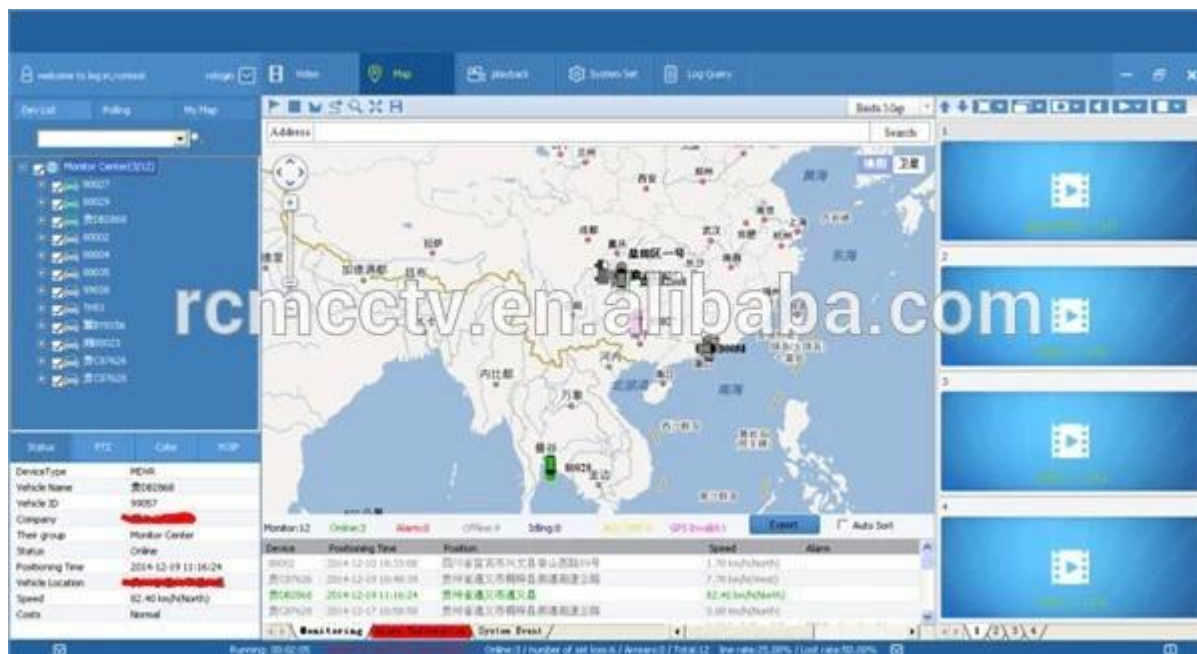

## GUI vigilancia Richmor

The main menu includes: Search, System setup, Rec setup, Network setup, Alarm setup, Peripheral setup, System Tools, System Information, as below:

## Richmo Mobile DVR Mileage Sesumen

Vehicle Management System Welcome! 管理员 | Manager | Exit

Report Device User

**Mileage Summary**

Begin Time: 2016-01-08 00:00:00 To: 2016-01-08 16:27:09

Device: All Devices

## Player interfaz de software

**Remote Visualización de Vigilancia solución de bus 3G 4G DVR portátil School**