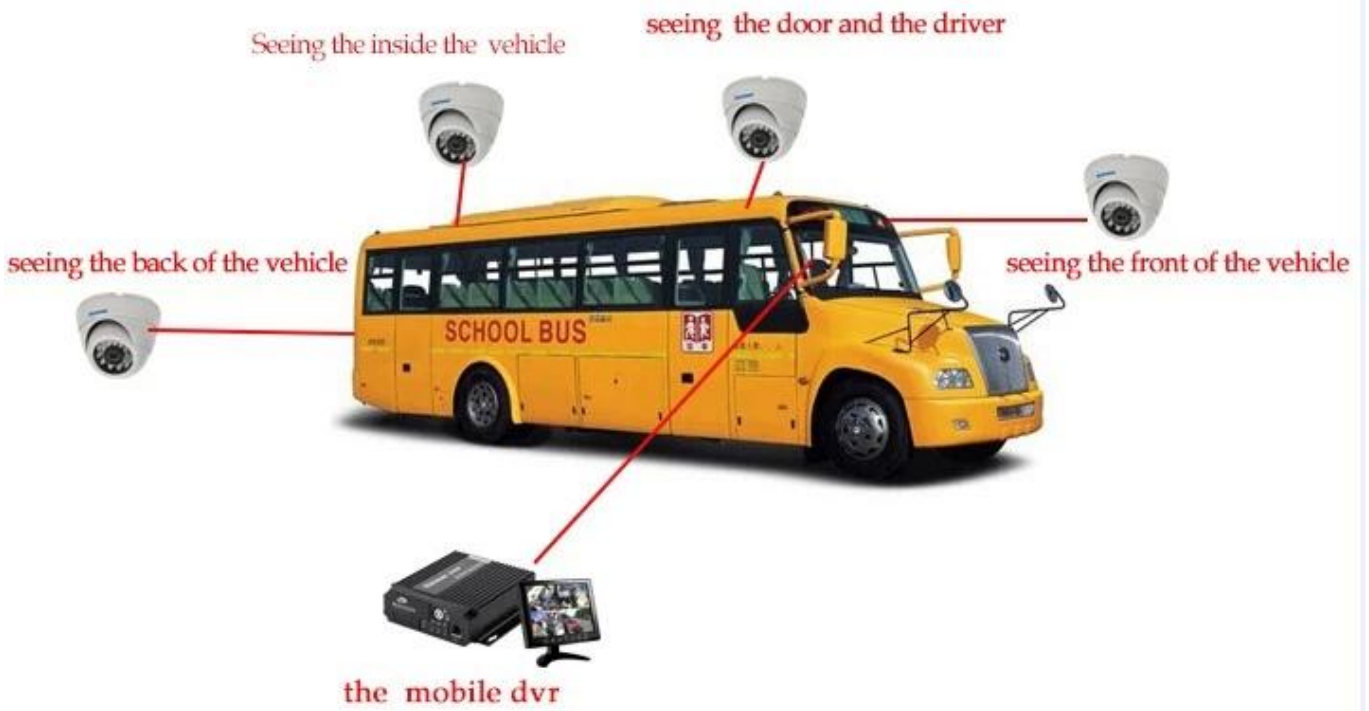

## GUI vigilancia Richmor

The main menu includes: Search, System setup, Rec setup, Network setup, Alarm setup, Peripheral setup, System Tools, System Information, as below:

## Richmo Mobile DVR Mileage Sesumen

Vehicle Management System Welcome! 管理员 | Manager | Exit

Report Device User

**Mileage Summary**

Begin Time: 2016-01-08 00:00:00 To: 2016-01-08 16:27:09

Device: All Devices

## Player interfaz de software

**Remote Visualización de Vigilancia solución de bus 3G 4G DVR portátil School**