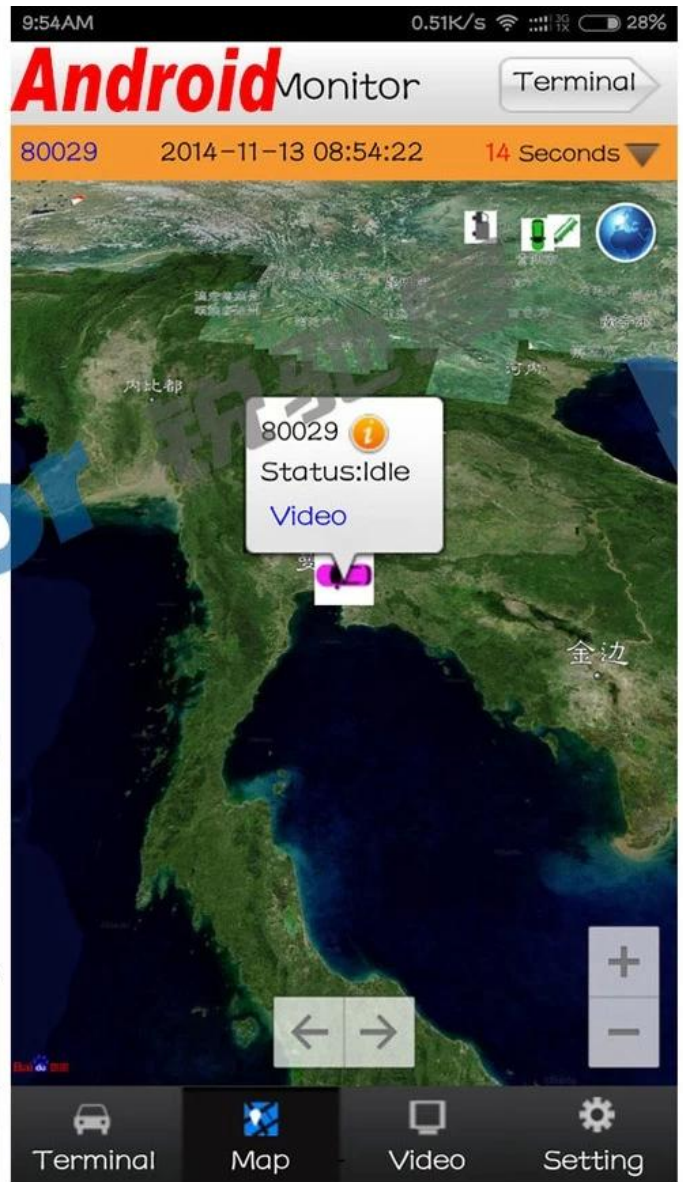

Interfaz de software del servidor

Solicitud

Index	Vehicle	Total Mileage (KM)	Begin Time	Start Mileage (KM)	Start Position	End Time	End Mileage (KM)
1	鲁EX3114	174.88	2016-01-08 09:03:32	22.95	22.534264, 114.006444	2016-01-08 16:25:41	157.83
2	鲁EX3130	202.07	2016-01-08 07:33:17	18.1	22.884299, 112.892602	2016-01-08 16:25:28	171.57
3	24012	277.42	2016-01-08 07:09:55	23.41	23.369582, 116.675227	2016-01-08 14:57:24	300.83
4	冀A76248	97.4	2016-01-08 00:00:25	299.97	41.572489, 118.786245	2016-01-08 09:42:39	41.09
5	24023	0	2016-01-08 00:00:07	16.26	37.758759, 120.731127	2016-01-08 16:19:07	16.26
6	鲁QW5387	416.36	2016-01-08 06:09:54	96.66	35.461432, 117.643793	2016-01-08 16:20:11	92.83
7	鲁J81712	120.98	2016-01-08 04:48:40	26.51	35.876478, 117.681941	2016-01-08 14:25:07	144.92
8	鲁HG5250	45.81	2016-01-08 00:00:03	139.13	22.654394, 112.498593	2016-01-08 16:15:15	115.82
9	鲁HG5153	40.61	2016-01-08 00:00:27	92	22.654197, 112.497665	2016-01-08 16:11:28	73.72
10	鲁HG5368	111.72	2016-01-08 00:00:15	145.61	22.654321, 112.498645	2016-01-08 16:24:48	93.9
11	鲁HG5010	52.02	2016-01-08 00:00:10	93.24	22.854234, 112.497795	2016-01-08 16:15:55	57.92
12	鲁AA3683	655.08	2016-01-08 00:00:29	354.36	35.950643, 117.659700	2016-01-08 16:24:44	1009.74
13	24058	224.42	2016-01-08 07:00:58	44.57	37.949788, 118.844070	2016-01-08 16:17:34	60.4
14	28999	2.36	2016-01-08 13:13:09	17.6	28.734420, 121.235847	2016-01-08 13:57:27	19.81
15	01568	369.29	2016-01-08 00:00:54	51.04	33.733305, 115.866921	2016-01-08 16:03:58	420.33

Otros tipos relacionados de DVR móvil