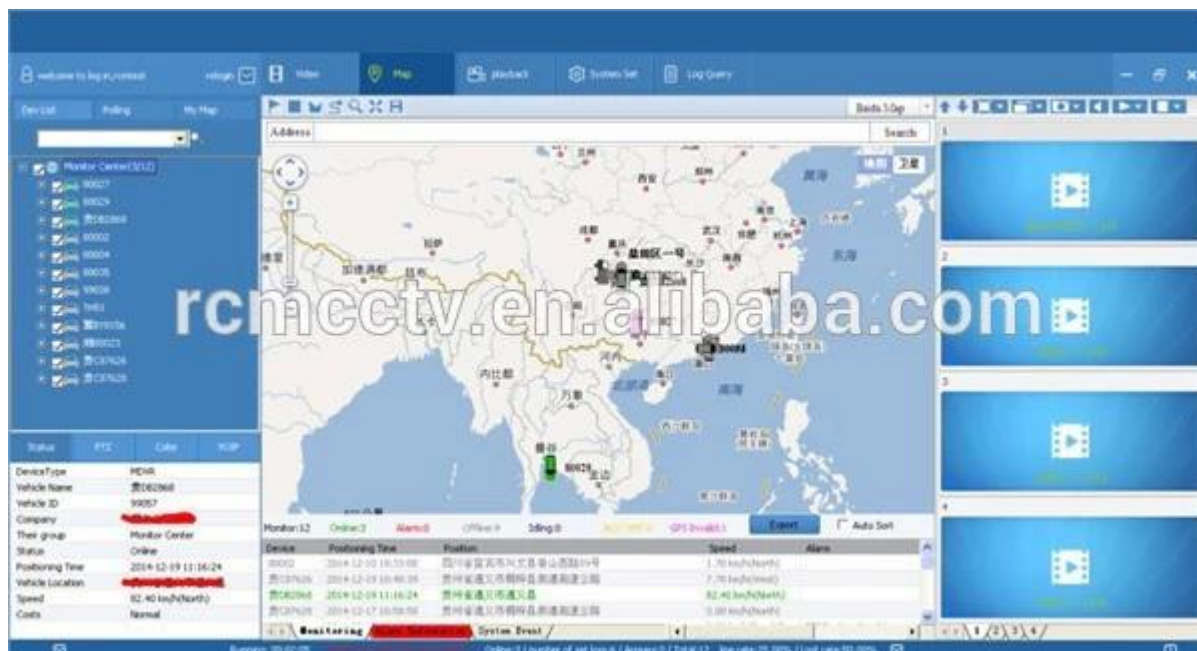

Vehicle Management System Welcome! 管理员 | Manager | Exit

Report Device User

Mileage Summary

Begin Time: 2016-01-08 00:00:00 To: 2016-01-08 16:27:09

Device: All Devices

Index	Vehicle	Total Mileage(KM)	Begin Time	Start Mileage(KM)	Start Position	End Time	End Mileage(KM)
1	鄂D3114	174.88	2016-01-08 08:00:30	22.95	22.52429, 114.00844	2016-01-08 16:25:41	157.83
2	鄂D3130	202.07	2016-01-08 07:30:17	18.1	22.88429, 112.88282	2016-01-08 16:25:28	173.57
3	24012	277.42	2016-01-08 07:08:55	23.41	23.389582, 116.675227	2016-01-08 14:57:24	300.83
4	鄂A78268	97.4	2016-01-08 00:00:25	298.97	41.572492, 118.788245	2016-01-08 08:42:38	41.09
5	24023	0	2016-01-08 00:00:07	16.28	37.158759, 120.731127	2016-01-08 16:19:07	16.28
6	鄂QF5387	416.36	2016-01-08 08:09:54	98.88	35.881432, 117.843783	2016-01-08 16:28:11	92.83
7	鄂D81712	120.98	2016-01-08 04:48:40	28.51	36.878478, 117.681941	2016-01-08 14:25:07	144.92
8	鄂D82250	45.81	2016-01-08 00:00:03	138.13	22.654294, 112.488283	2016-01-08 16:15:15	115.82
9	鄂D6153	48.64	2016-01-08 00:00:27	82	22.654187, 112.487965	2016-01-08 16:11:28	73.72
10	鄂D82268	111.72	2016-01-08 00:00:15	145.61	22.654201, 112.488245	2016-01-08 16:24:48	93.9
11	鄂D6030	52.02	2016-01-08 00:00:10	83.24	22.654234, 112.487785	2016-01-08 16:15:55	57.82
12	鄂A3080	895.08	2016-01-08 00:00:29	354.36	36.882843, 117.682781	2016-01-08 16:24:44	1089.74
13	24058	224.42	2016-01-08 07:00:58	44.57	37.949788, 116.844070	2016-01-08 16:17:34	60.4
14	28998	2.36	2016-01-08 13:13:08	17.6	28.734420, 121.238947	2016-01-08 13:57:27	19.81
15	00588	369.29	2016-01-08 00:00:54	51.84	33.733305, 115.868821	2016-01-08 16:00:58	420.33

Player interfaz de software

Remote Visualización de Vigilancia solución de bus 3G 4G DVR portátil School

功能特点 Features

实时监控, GPS定位
Real-time monitoring,
GPS positioning

身份验证, 人数统计
Two-factor authentication