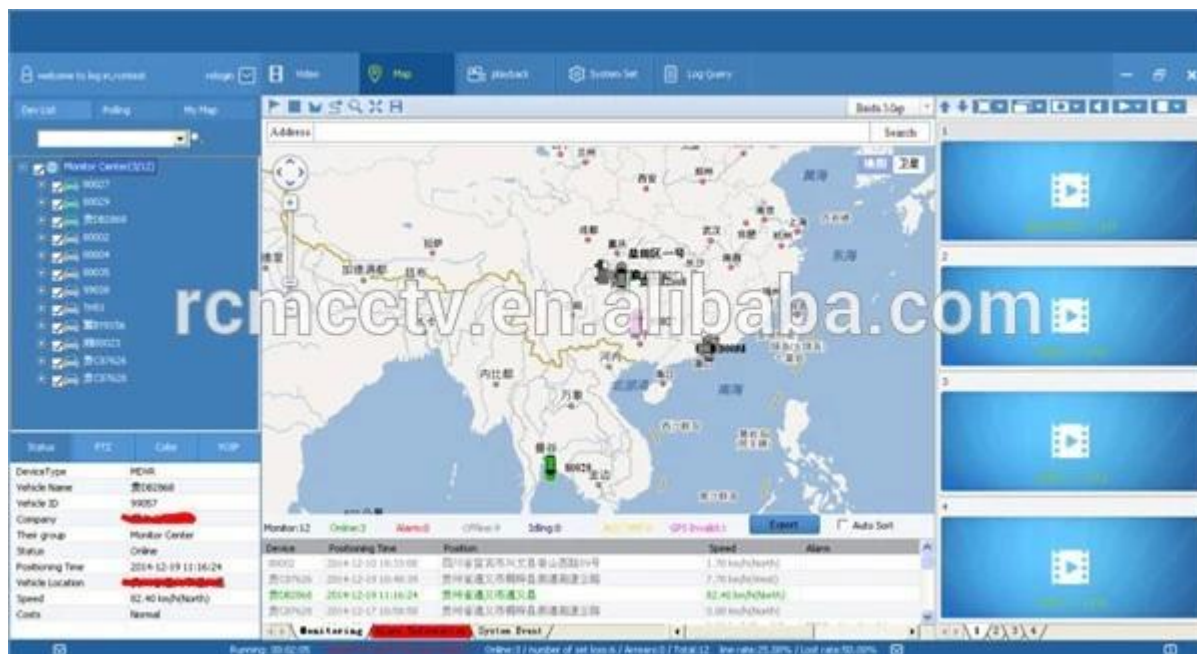

GUI vigilancia Richmor

The main menu includes: Search, System setup, Rec setup, Network setup, Alarm setup, Peripheral setup, System Tools, System Information, as below:

Richmo Mobile DVR Mileage Sesumen

Player interfaz de software

Remote Visualización de Vigilancia solución de bus 3G 4G DVR portátil School

功能特点 Features

实时监控, GPS定位
Real-time monitoring,
GPS positioning

身份验证, 人数统计
Two-factor authentication