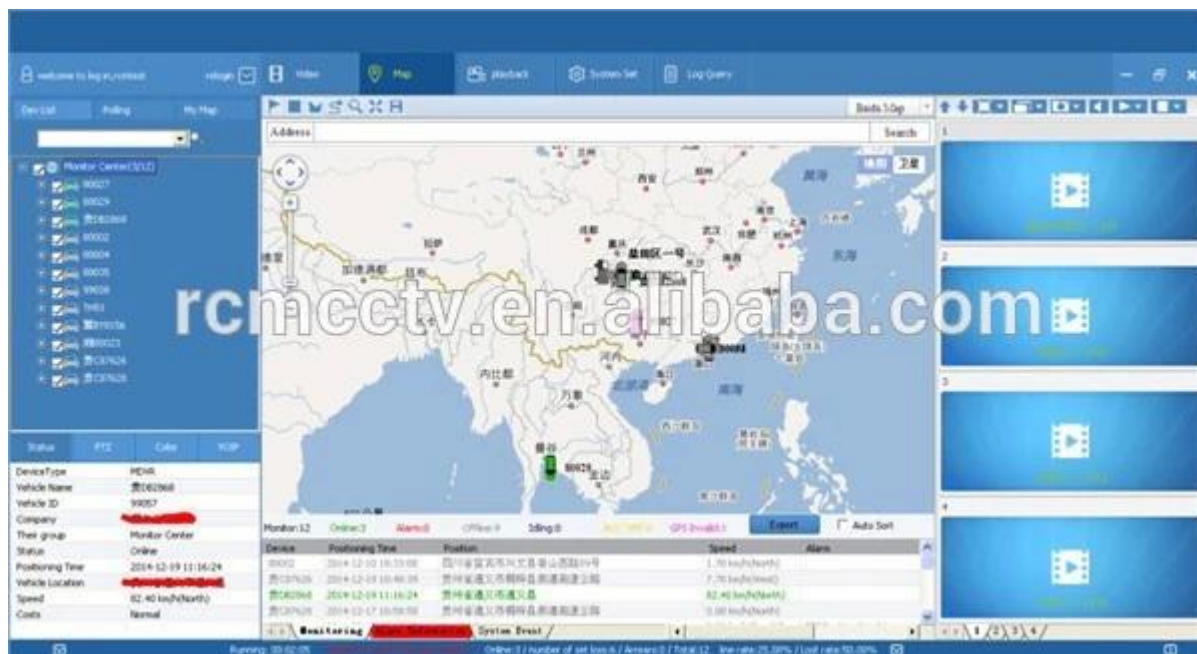

su interfaz de software Caso real Richmor