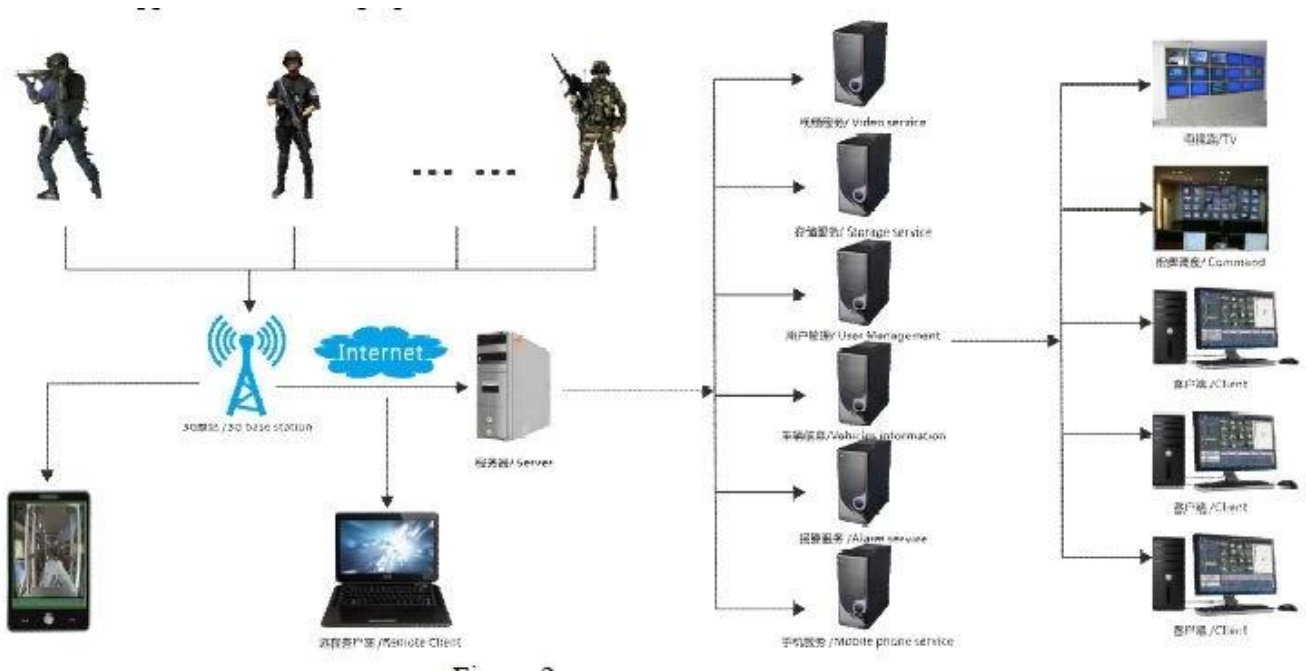

**Factory Audit**

**Richmor**

**CE**   **FC**      

The advertisement features a rugged handheld device shown from both front and back views. The front view displays a screen, a keypad with a 'BRAND' label, and a red button. The back view shows a textured grip, a red button, and a connector. The background is white with blue curved borders at the top and bottom. The 'Factory Audit' logo is in the top left, and the 'Richmor' brand name is in the top right. At the bottom, there are CE and FC certification marks, a ROHS logo, and a QR code.

## Front and side board definition

## Products Features

- Industrial split type portable design, IP65 Water-proof., camera can be removed and changed according to exact environment.
- 2.4" TFT, resolution (480 \* 234), Li-po inside also have ac charger, >=6H continuous working, Portable easy use.
- Adopt H.264 compression tech, Audio code G.726, save storage room and perfect effect.
- Powerful network transmission functions, including real-time pre-view, remote playback, remote download, remote broadcasting, interactive SMS, various transmission quality for optional, support audio and video sync.
- Support 64GB micro-SD card max, with USB data backup function, professional in file repair and file security.
- Support WIFI, GPS, 3G, WIFI download, breakpoint resume;
- Different 3G module supported for option: WCDMA, CDMA2000, TD-SCDMA, A variety of dial-up authentication mode, Adapt all kind 3G Network, compatible with GPRS, EDGE, can up to 4G network, Beidou navigation system
- OTA download, support batch auto upgrading ;
- Device Size: 80(W) x 140(H) x 35(D) mm

Item	Description
Operation system	Linux
Separate design	Main device: work independently to realize local record Auxiliary device: GPS / 3G, backup battery
Graphic operation interface	Use buttons to complete the setting of various parameters