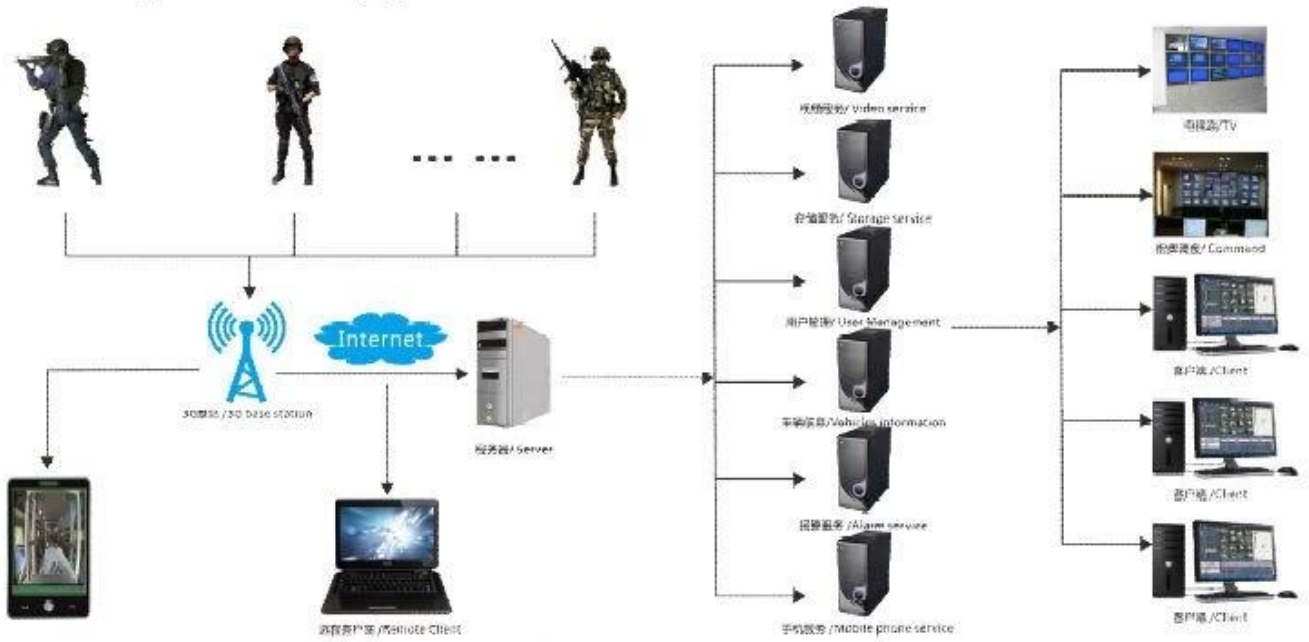

Business applications scene graph