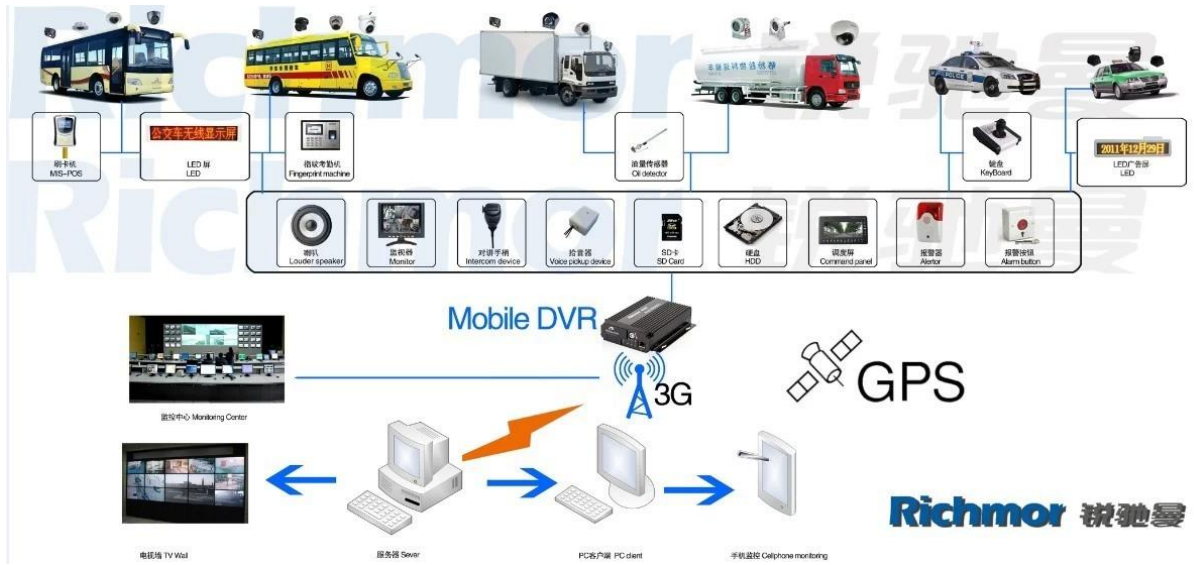

Unser Mobile DVR-Projekt für Fahrzeuge

Zertifizierung: