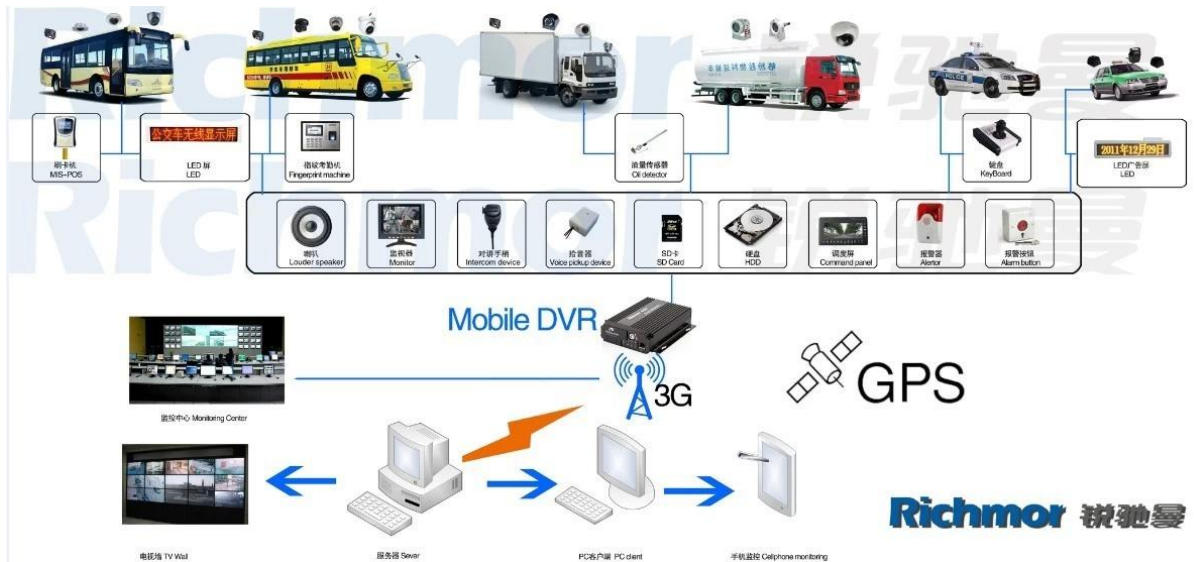

H.264 Dual-SD-Karte 3G-Mobilfunk DVR mit Wifi-G-Sensor GPS für Automobilrekorder

Modell: RCM-MDR301WDG

Hauptmerkmal:

1. 4 Kanal-SD-Karte Mobile DVR
2. Unterstützung 3G, GPS, WIFI, G-Sensor, USV-Funktion
3. Unterstützung PTZ-Fernbedienung
4. Unterstützung Echtzeit-Überwachung
5. Unterstützt SD von Tagen überschrieben
6. unterstützt Backup und Upgrade mit SD-Karte
7. Selbst recovery nach Stromausfall
8. Stabile Aluminiumlegierung Struktur mit Stoßdämpfer

Unsere CMS-Software-Anwendung:

**Vehicle with device for test in AC Coach
Lahore to Sadiq Abad near motorway @ 86Km/h**

The screenshot displays a web-based monitoring interface. At the top, there's a navigation bar with icons for Map, Video, Track, Record, and Other. Below this is a Google Map showing the location of the vehicle (ALI01) on Katar Bund Road, Lahore, Pakistan. A pop-up window provides details for the vehicle: Time: 2013-11-02 21:59:50, Speed: 86.00 km/h (South), Position: Katar Bund Road, Lahore, Pakistan, Alarm: Status: ACC ON, SD Card Exist, 3G Signal Normal, Video Intercom Monitor Snapshot More. To the right of the map, there are three video camera feeds showing the interior of the vehicle. At the bottom, there's a status bar with indicators for Monitor: 1, Online: 1, Alarm: 0, Offline: 0, Idling: 0. Below the status bar is a data table:

| Device | Positioning Time | Position | Speed | Alarm |
|--------|---------------------|-----------------------------------|--------------------|-------|
| ALI01 | 2013-11-02 21:59:50 | Katar Bund Road, Lahore, Pakistan | 86.00 km/h (South) | |

At the bottom of the interface, there are navigation controls and a play button icon labeled ALI01 - CH4.

Für Windows-PC Echtzeit-Überwachung

Für IOS & Android OS Handy Surveillance

Unsere Mobile DVR-Projekt für Fahrzeuge