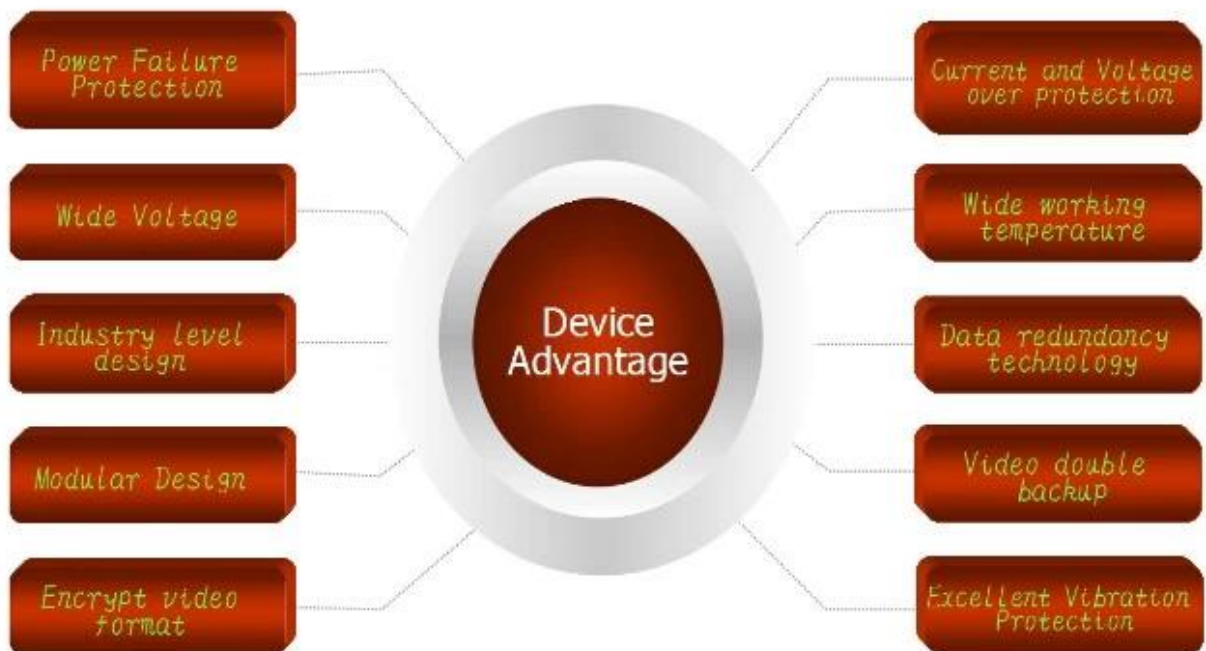

Product Advantage