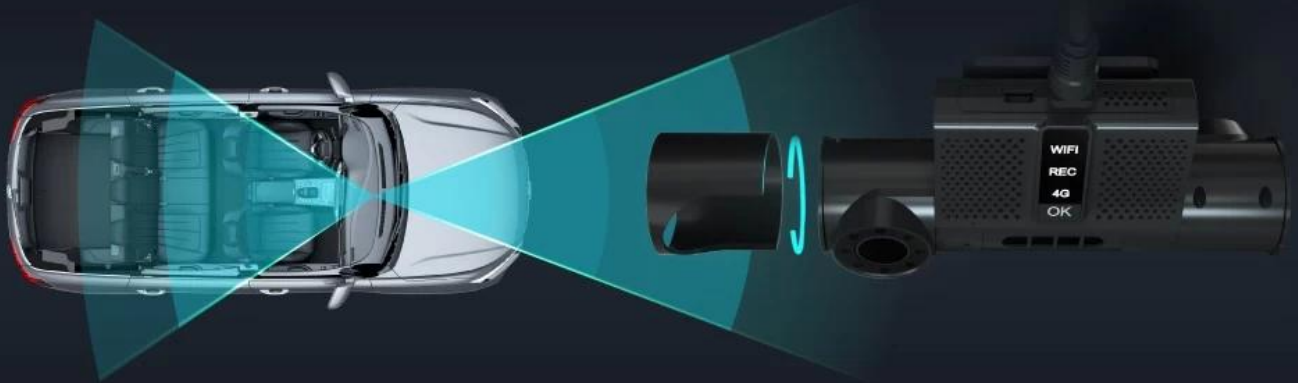

Richmor Heißer Verkauf Dual Objektiv 1080P 2 Kanal Dash Cam Auto dvr BK6MZJ

Ride-hailing/Taxi Fleet management
Mini HD dual-len dashcam

Mini and Easy Installation

Just need to paste the device to winshield with 3M glue, save time and labor cost.

HD recording Dual 1080P

Front and cabin view, wide-angle lens. Lens can be adjusted 180° vertically, then fixed by structure.

Pretty Night Vision

Cabin len with IR, support viewing at night.

Mini All-in-One Design

Mental and ABS material as case, delicate, mini and firm.
Industrial-level solution, reliable electromagnetic compatibility.

Automatic Alarm

Integrated G-SENSOR, supporting automatic alarms to platform for abnormal shocks, collision, rollover, etc.

Loop recording

Advanced loop recording technology, make sure enough space for recording.

G-Sensor

When vehicle get hit, device snaps automatically.

Anti-Thief Mode

Device will wake to take photo and send to APP to inform the owner when it get shocks under this mode.